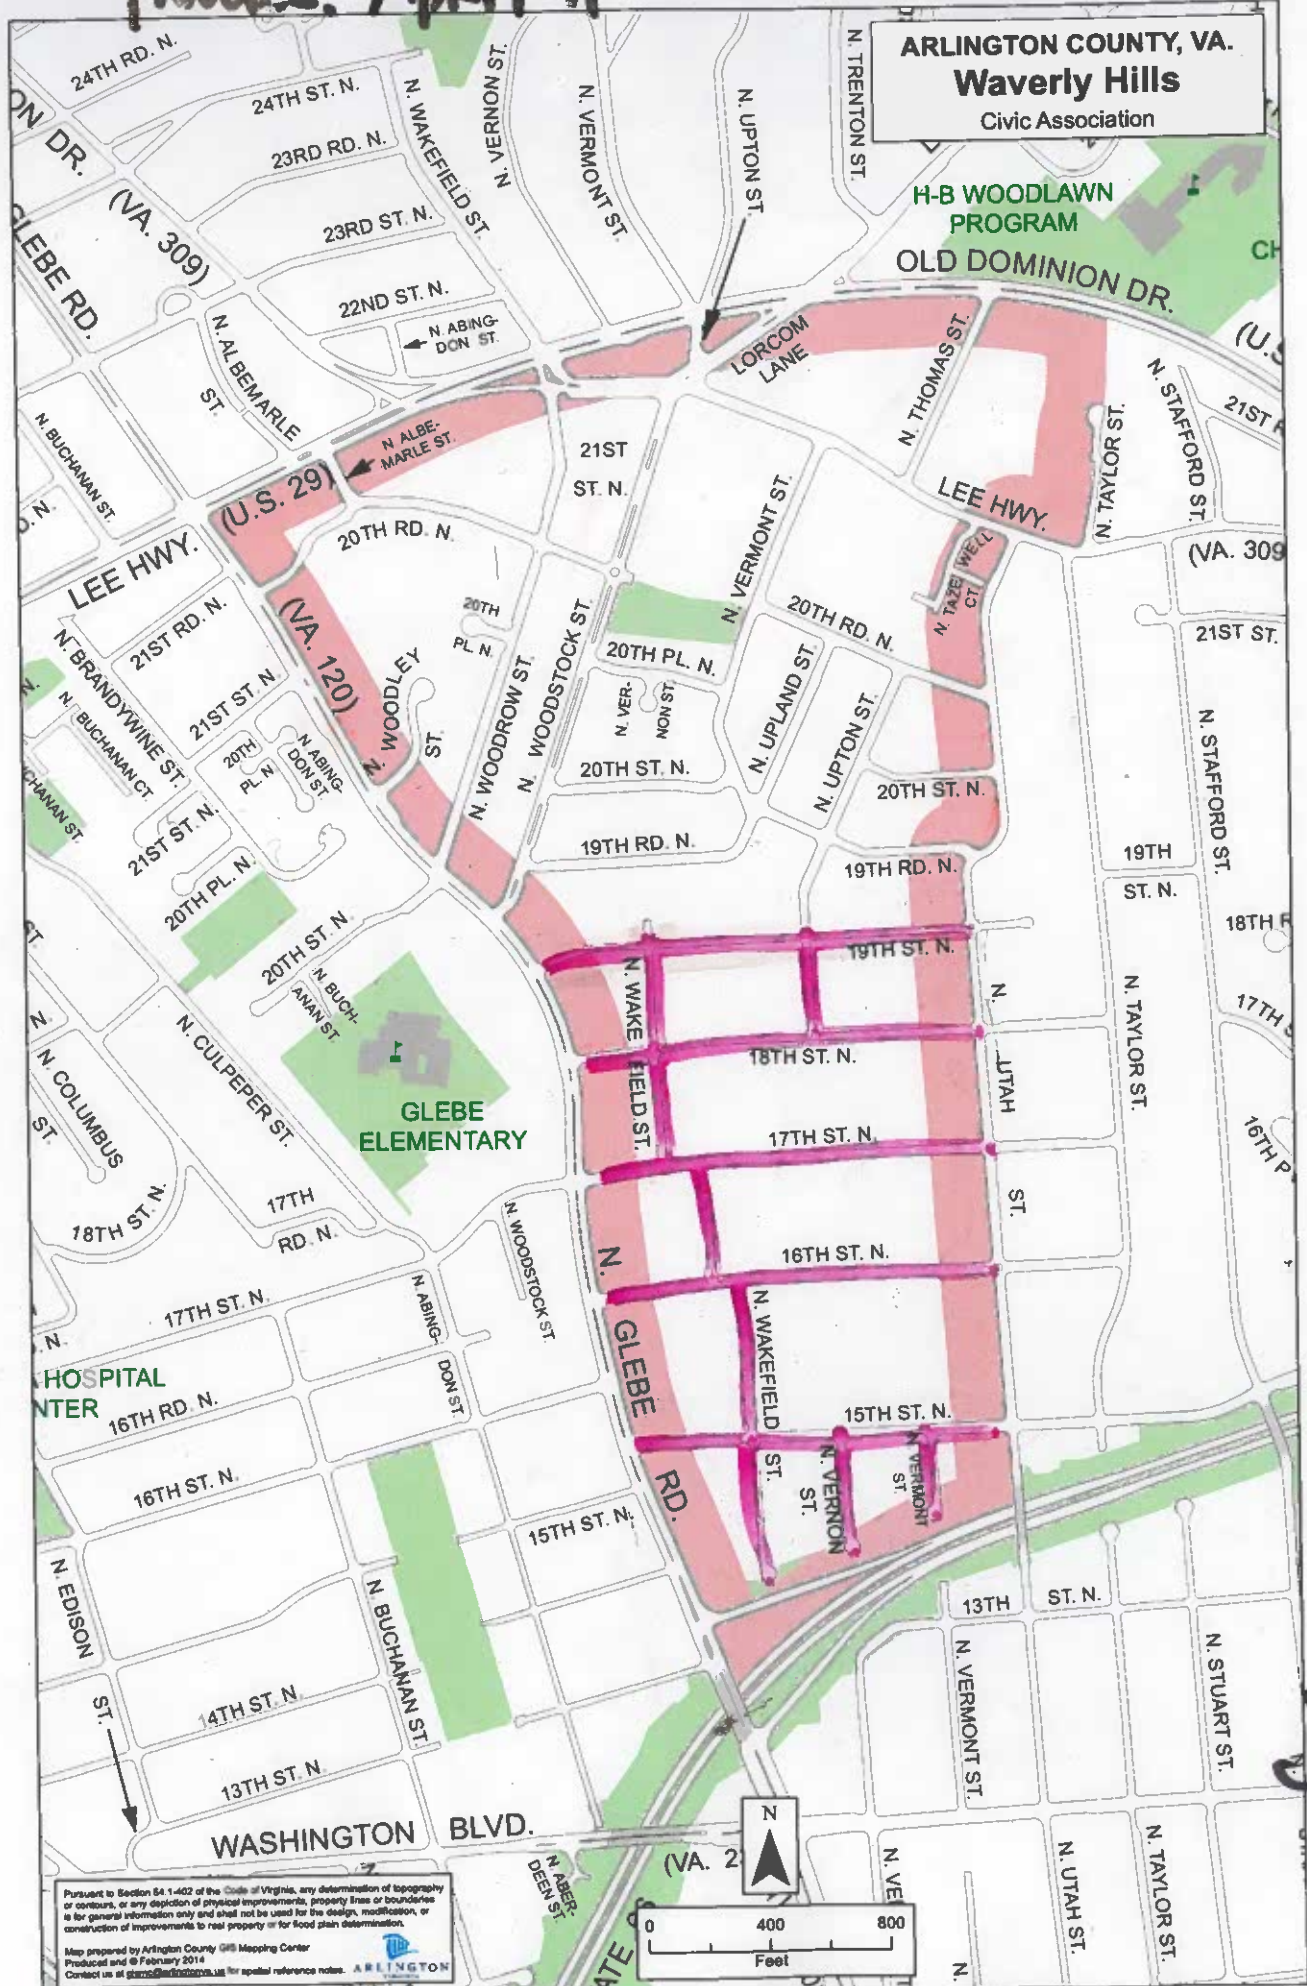

Thurs. April 11

ARLINGTON COUNTY, VA.
Waverly Hills
Civic Association

H-B WOODLAWN PROGRAM

OLD DOMINION DR.

Day 9

#2