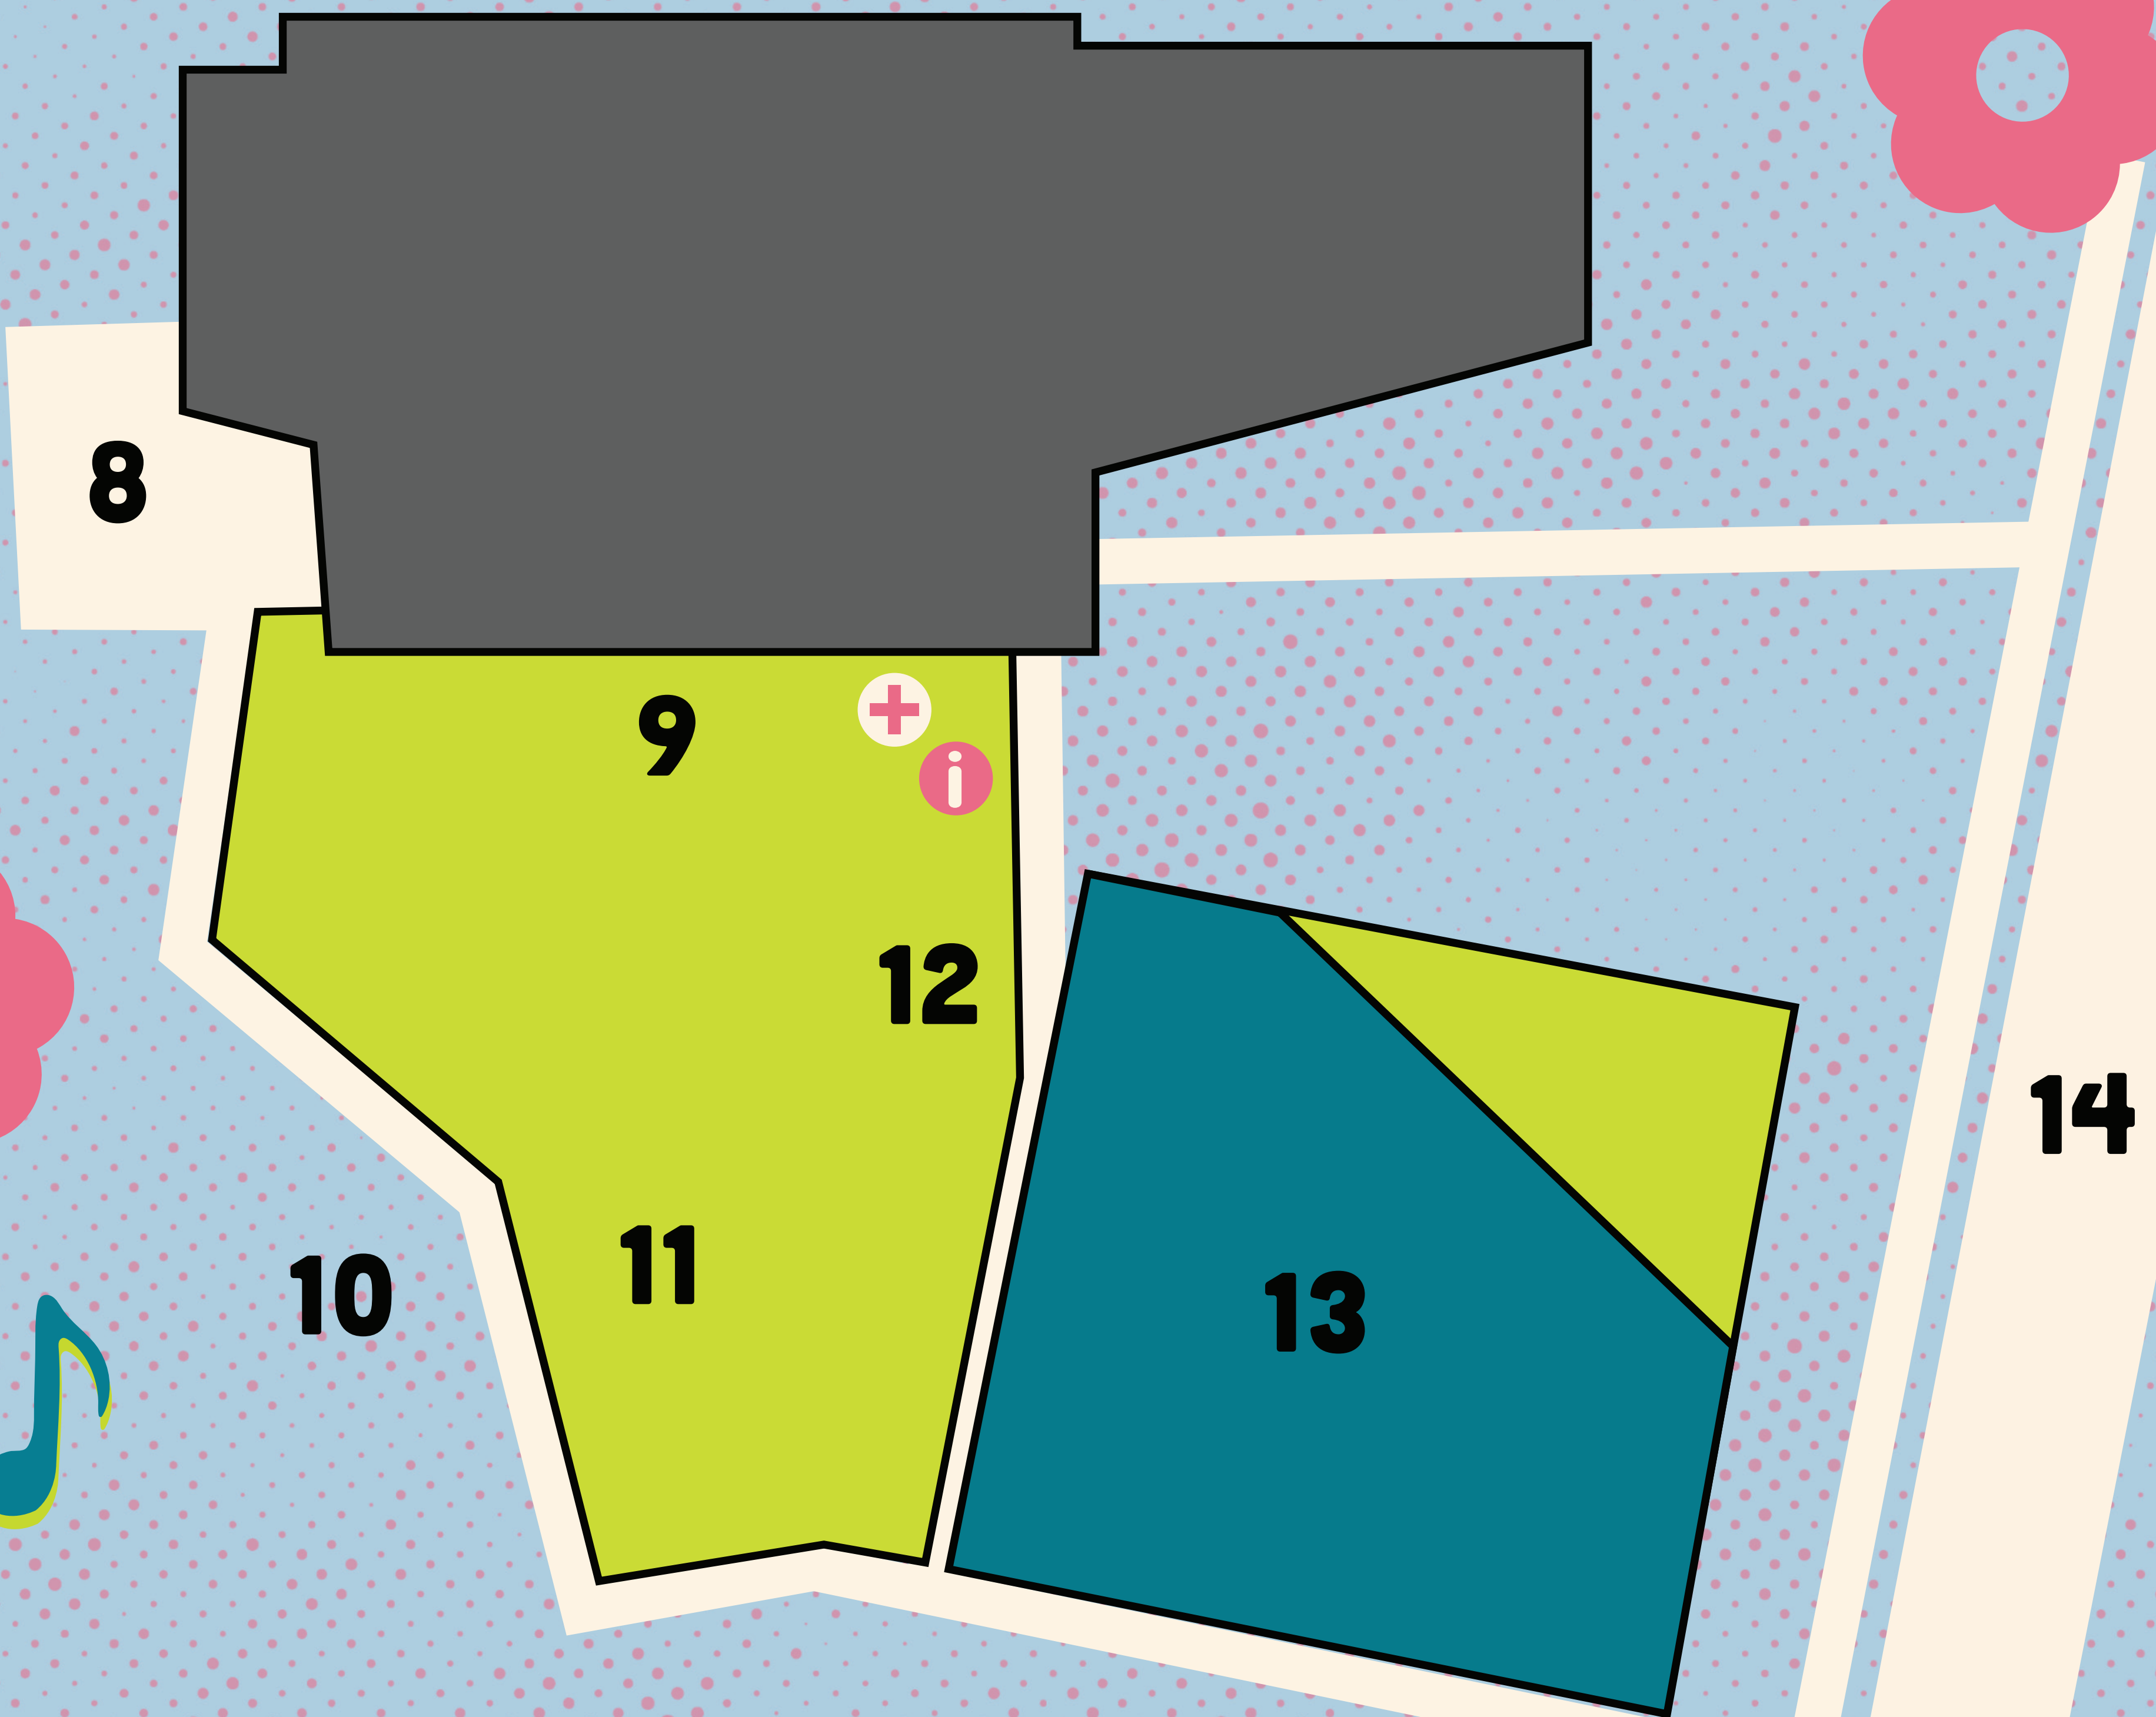

ARLINGTON PALOOZA

RECREATION AND MUSIC FESTIVAL

INDOOR MAP:

- 1 MOON BOUNCES
- 2 MUSIC MAKERS
- 3 CONCERT CRAFTS
- 4 RAINBOW RIBBON SHAKERS
- 5 SNOW CONES
- 6 ANIMAL ENCOUNTERS
- 7 ECHOES OF CALM

OUTDOOR MAP:

- 8 OBSTACLE COURSE
- 9 STAGE
- 10 PLAYGROUND
- 11 LAWN GAMES
- 12 COMMUNITY GOLD MEDAL PROJECT
- 13 VENDOR TABLES
- 14 FOOD TRUCKS