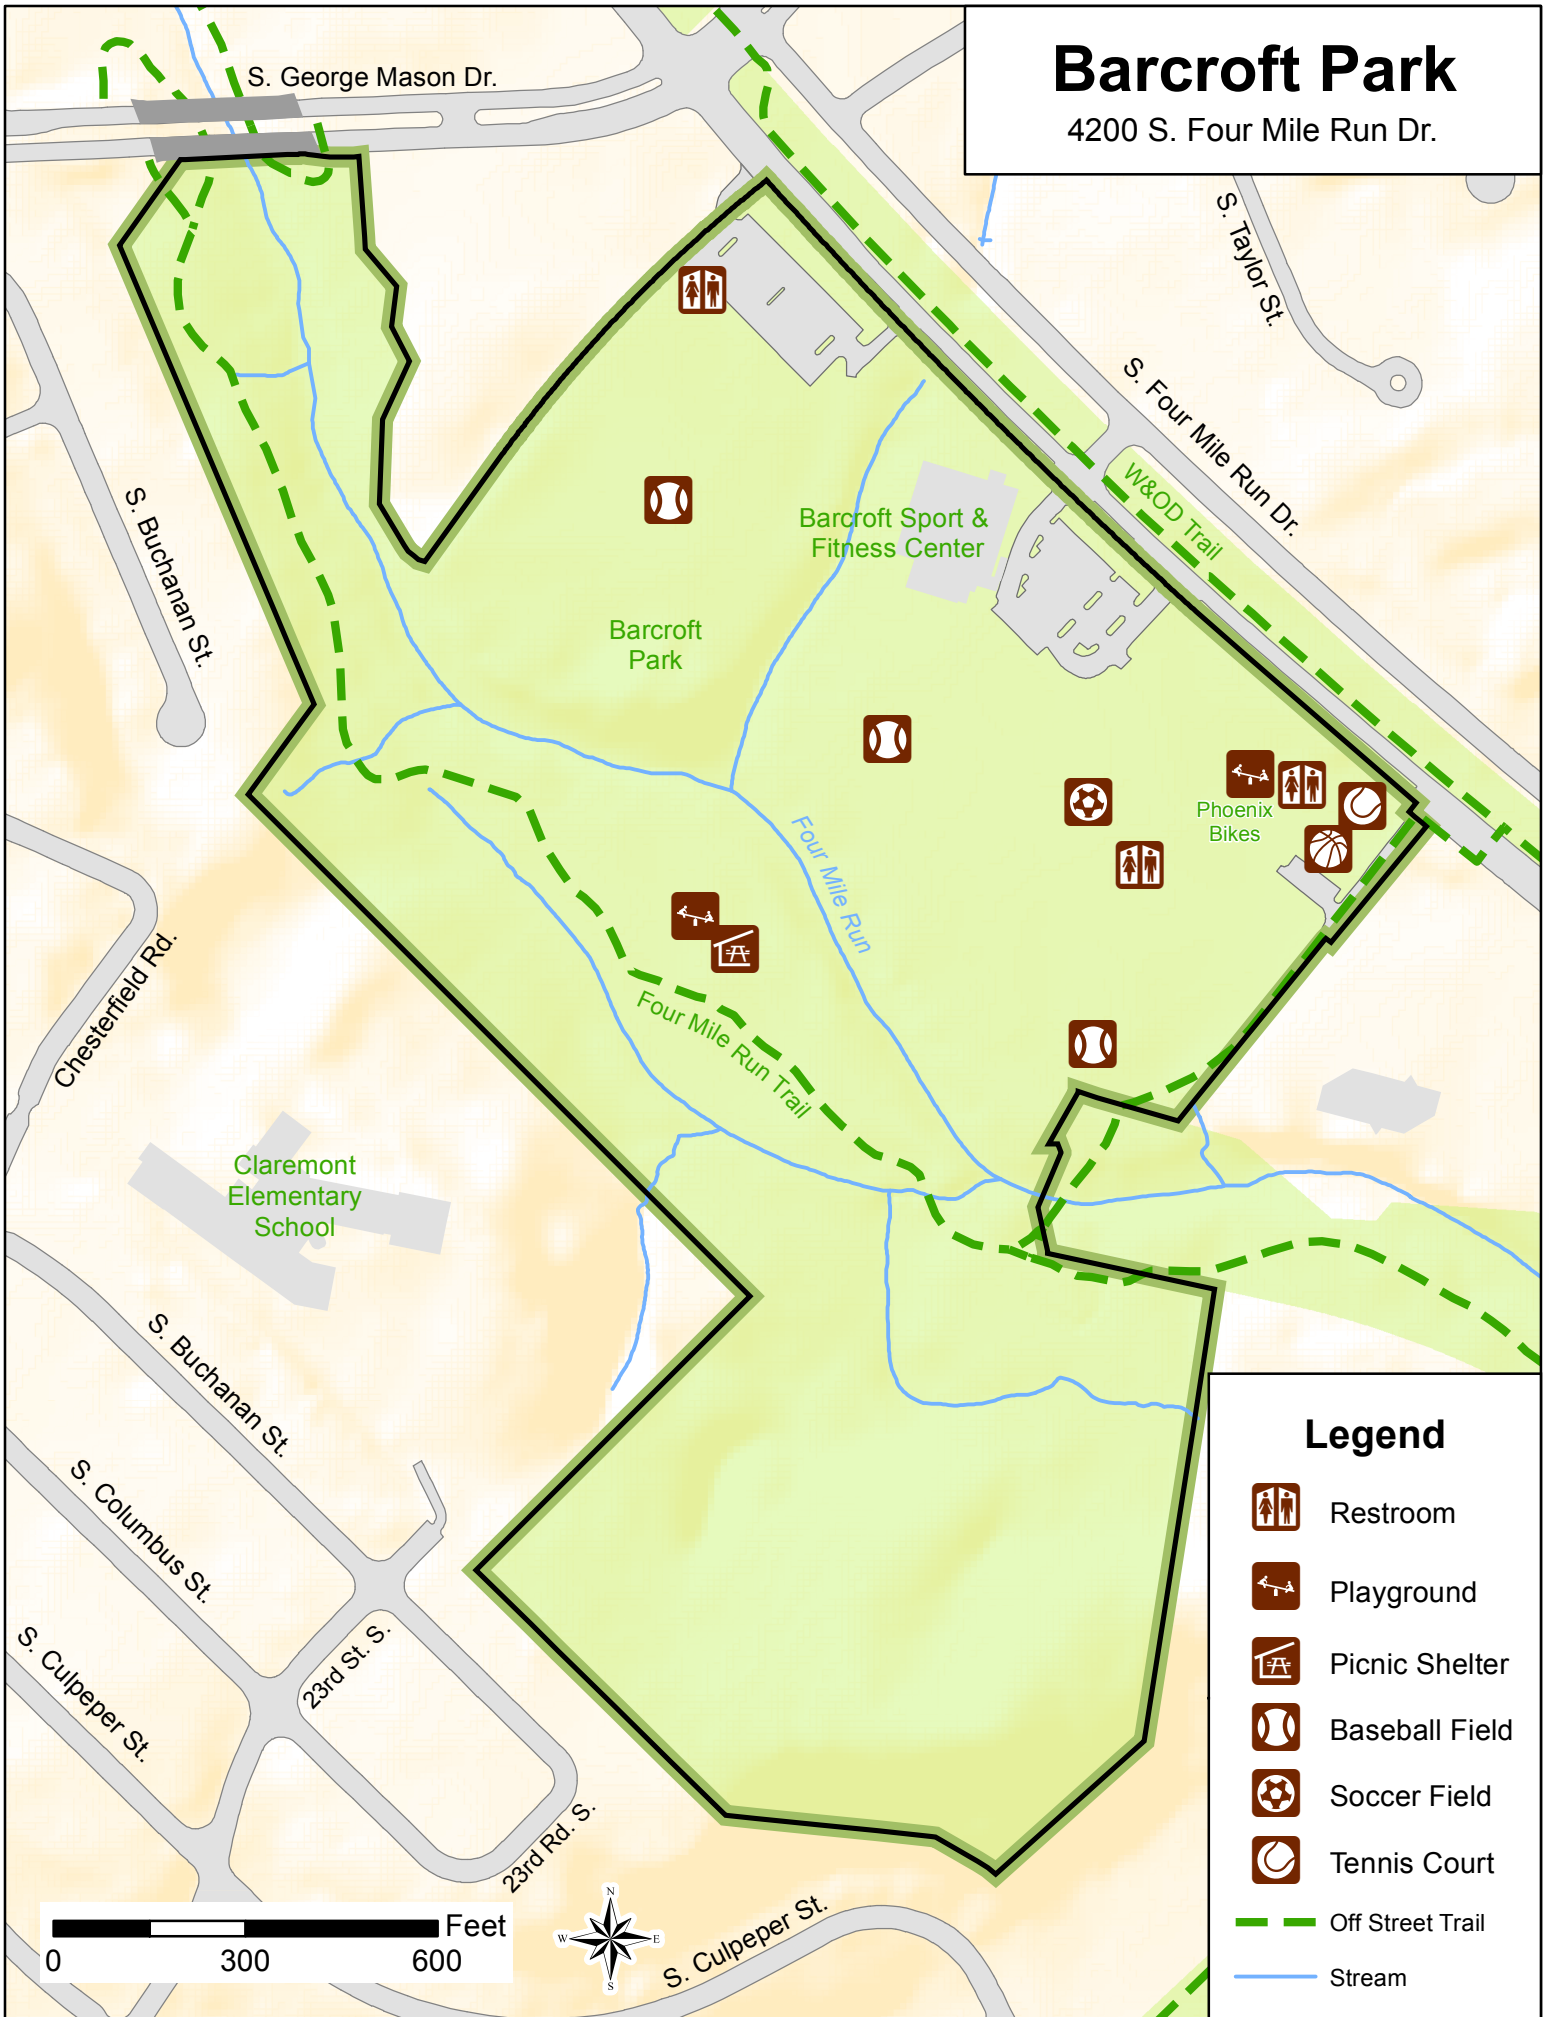

Barcroft Park

4200 S. Four Mile Run Dr.

Legend

-  Restroom
-  Playground
-  Picnic Shelter
-  Baseball Field
-  Soccer Field
-  Tennis Court
-  Off Street Trail
-  Stream