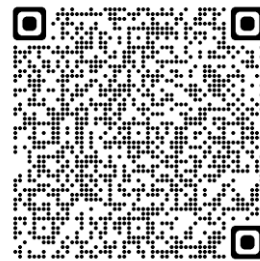

دري
Dari

اردو
Urdu

ትግርኛ
Tigrinya

한국어
Korean

1

Open your camera and point your device at the QR code

2

Wait for camera to recognize and scan QR code

3

Click banner or notification when it appears on your screen

4

Information associated with the QR code will automatically load