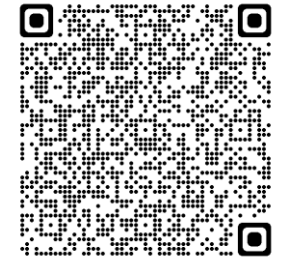

Tiếng Việt
Vietnamese