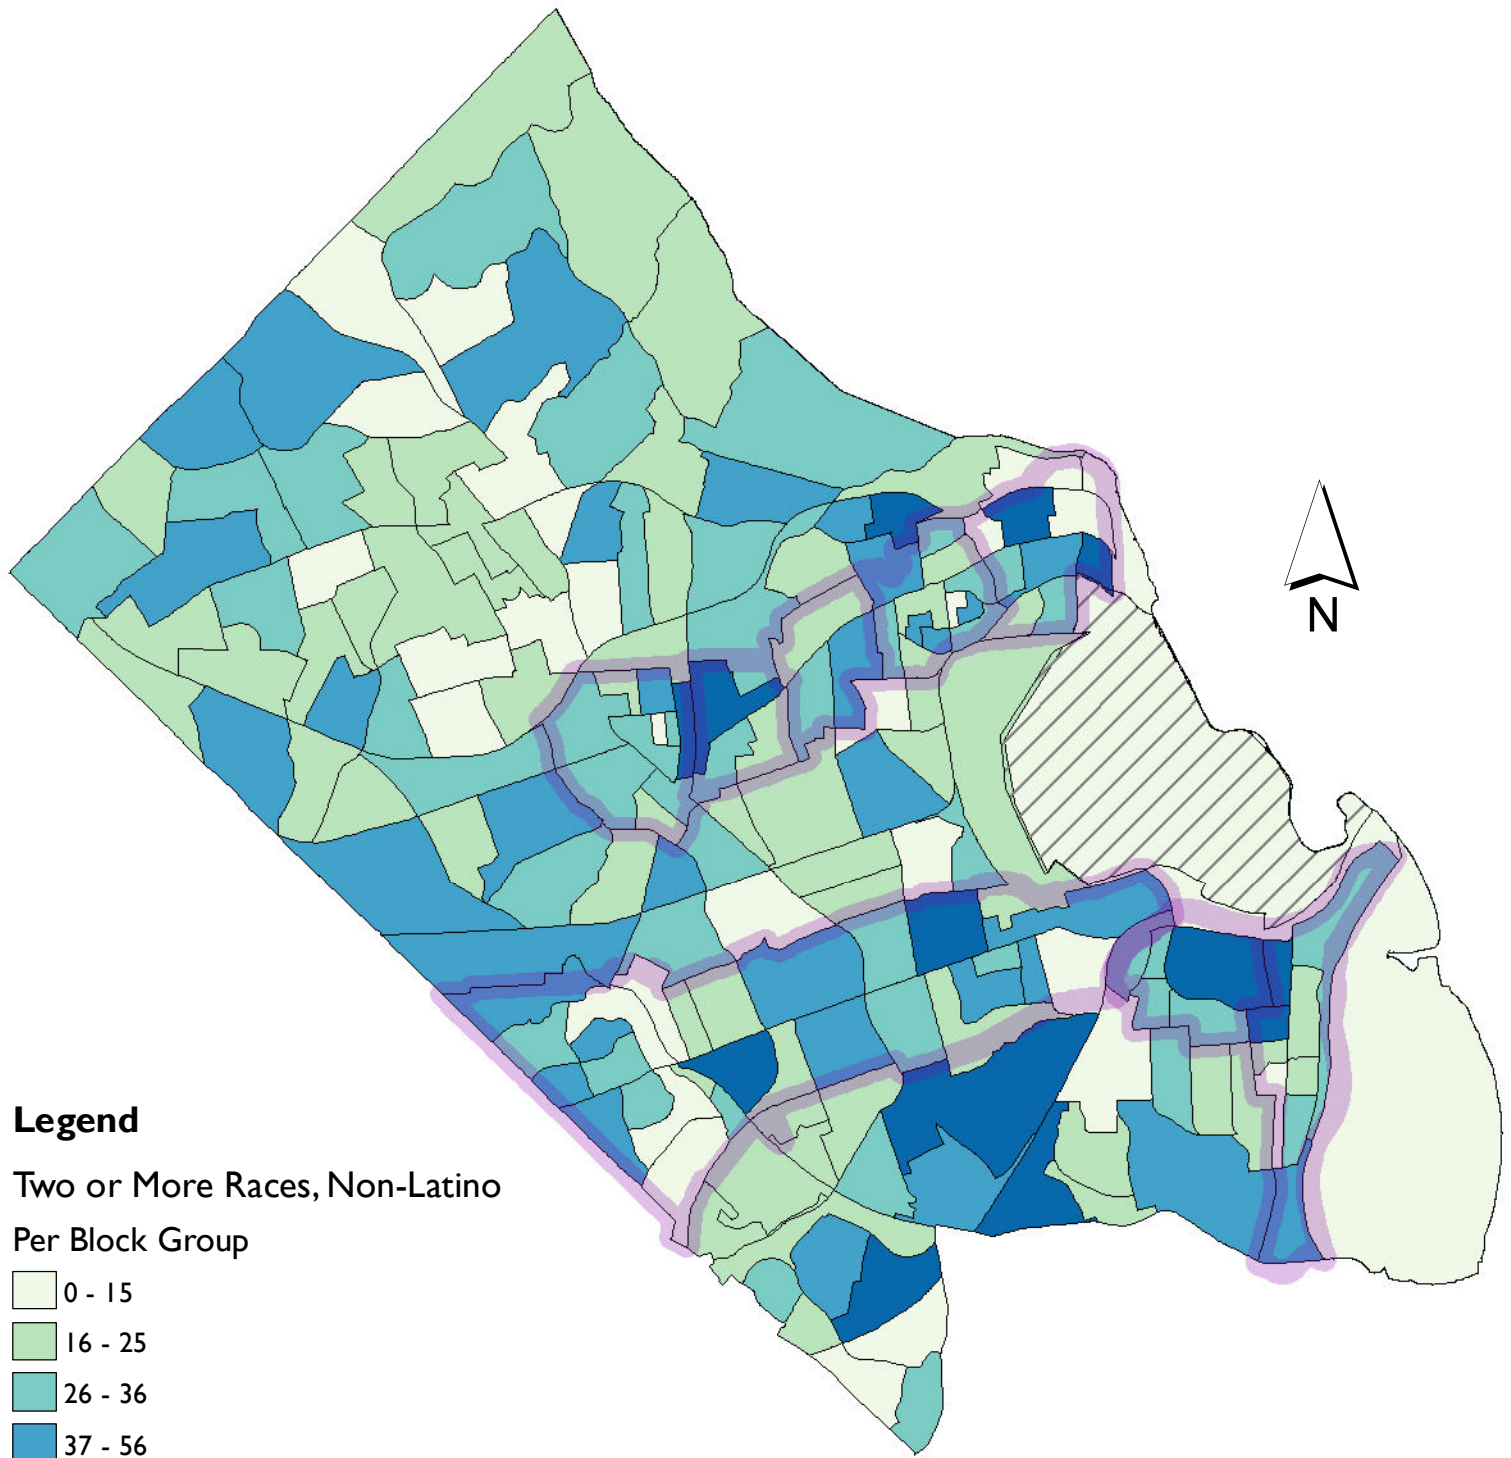

# Two or More Races, Non-Latino (2010)

## Arlington County, VA

### Legend

Two or More Races, Non-Latino  
Per Block Group

0 - 15

16 - 25

26 - 36

37 - 56

57 - 109

Arlington Cemetery, Iwo Jima, and Pentagon Land Areas

Select Planned or Study Areas

Map prepared by Arlington County CPHD, Planning Division  
Produced and © February 2011

Legend data distributions are based on *Jenks Natural Breaks*.