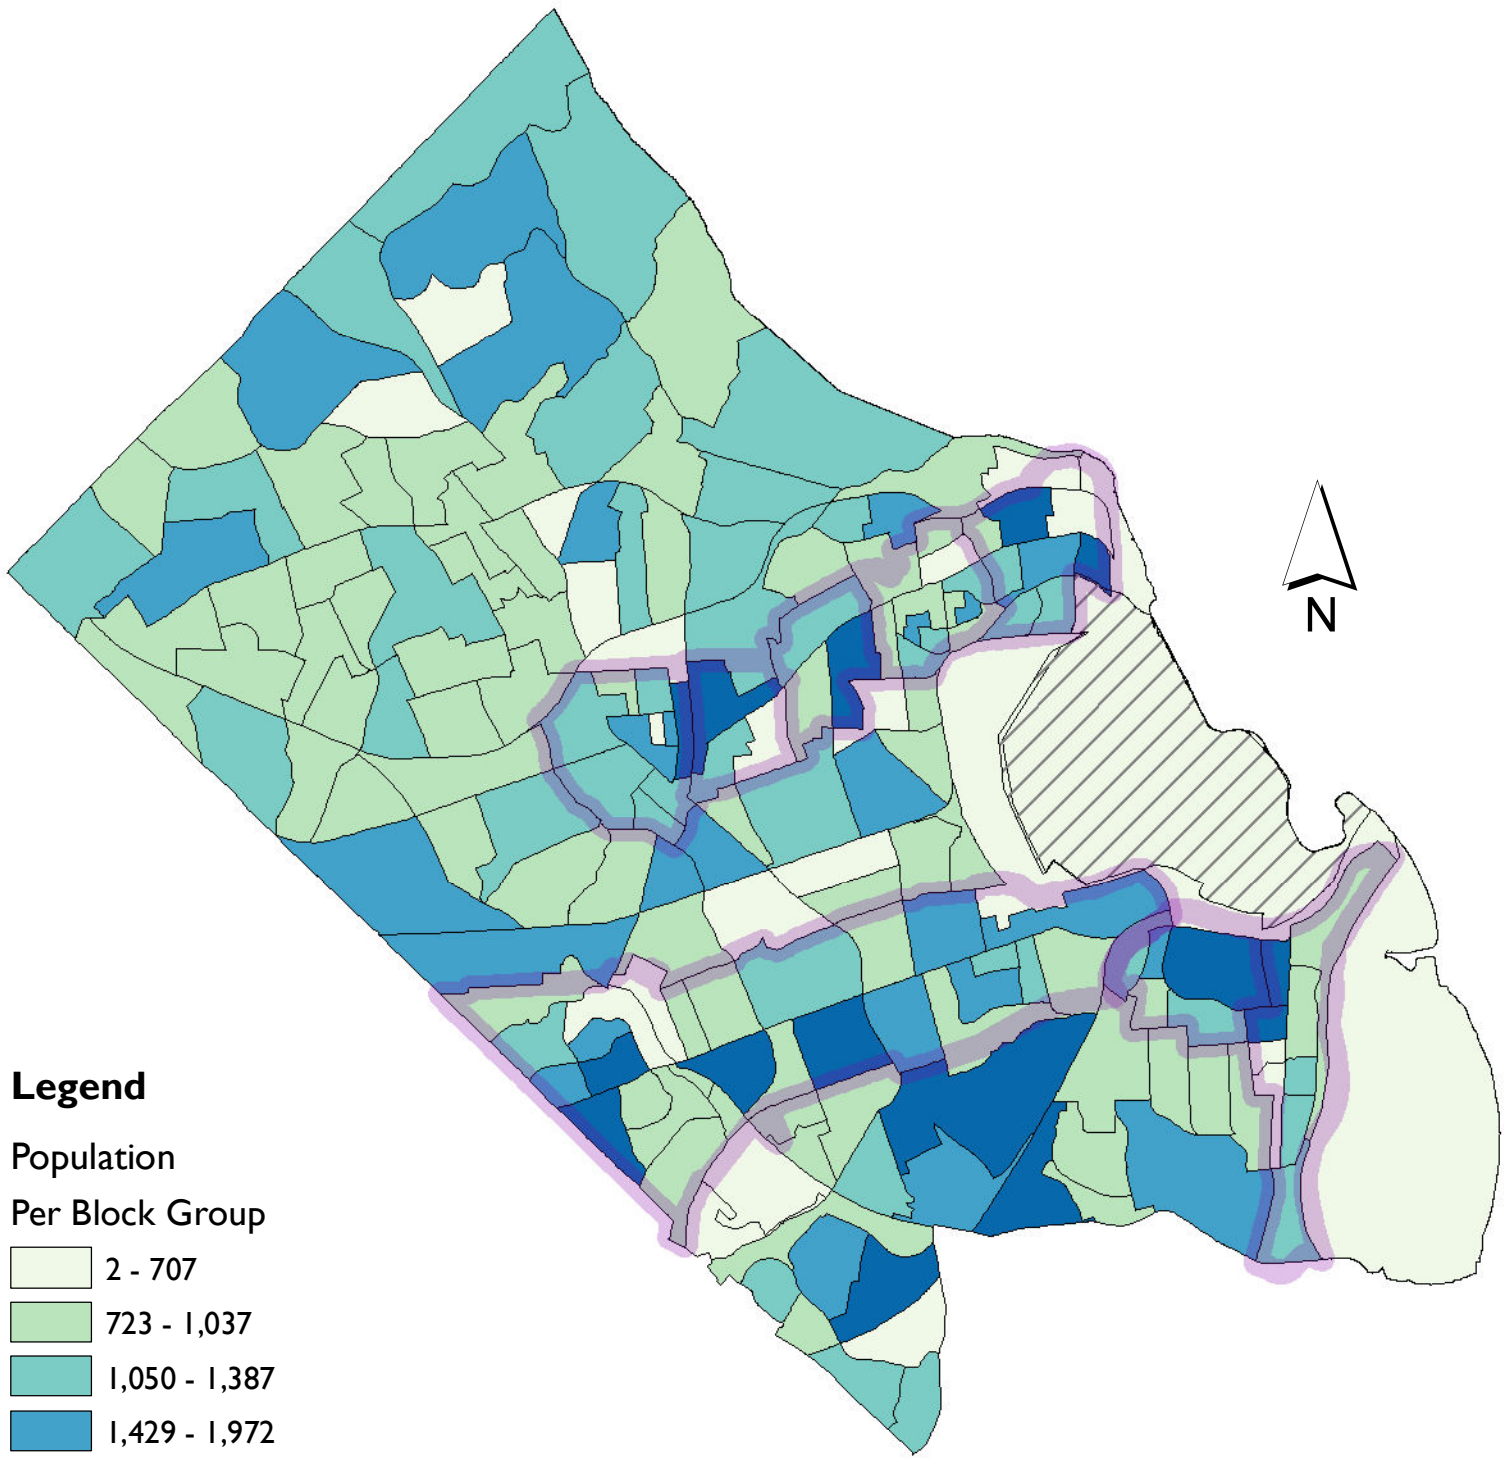

Population (2010)

Arlington County, VA

Legend

Population

Per Block Group

- 2 - 707
- 723 - 1,037
- 1,050 - 1,387
- 1,429 - 1,972
- 2,024 - 4,255

Arlington Cemetery, Iwo Jima, and Pentagon Land Areas

Select Planned or Study Areas

Map prepared by Arlington County CPHD, Planning Division
Produced and © February 2011

Legend data distributions are based on *Jenks Natural Breaks*.