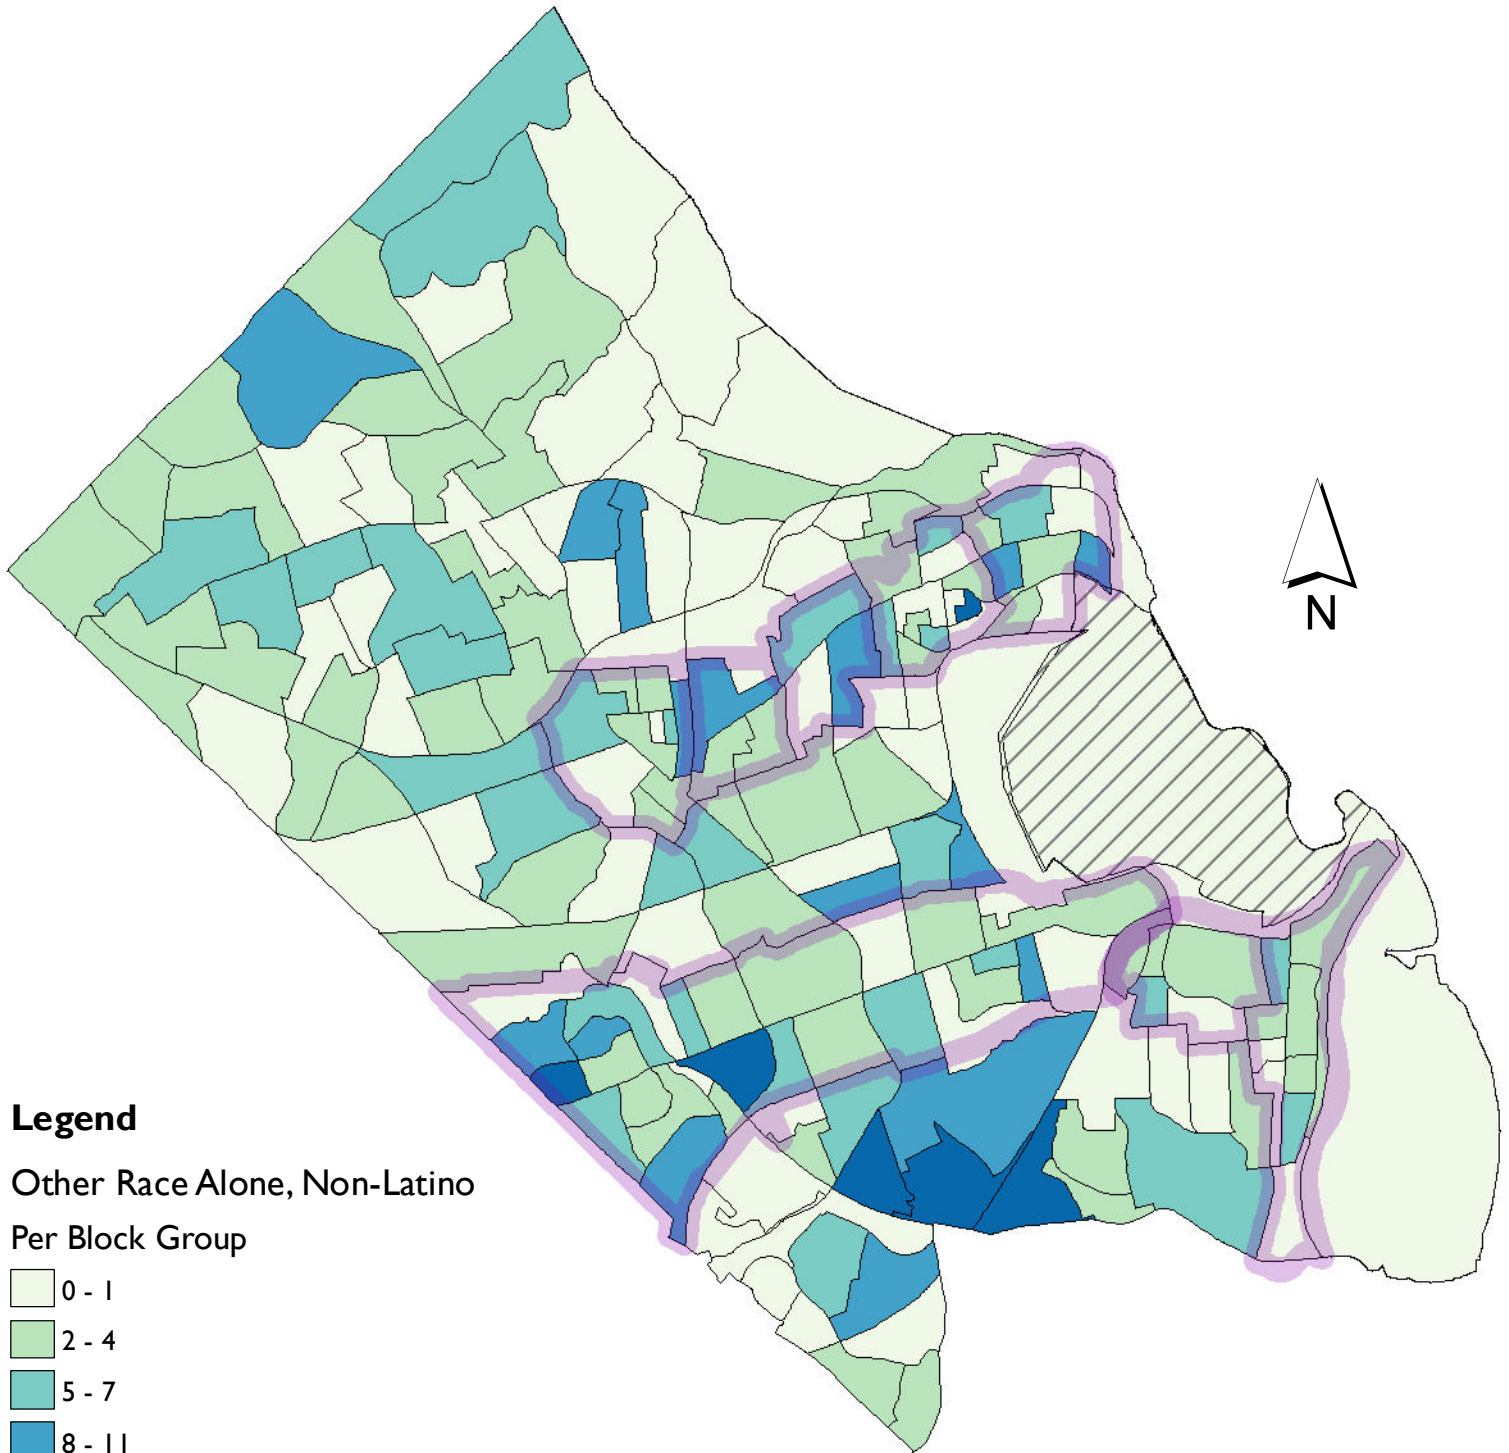

Other Race Alone, Non-Latino (2010)

Arlington County, VA

Legend

Other Race Alone, Non-Latino
Per Block Group

0 - 1

2 - 4

5 - 7

8 - 11

12 - 16

Arlington Cemetery, Iwo Jima, and Pentagon Land Areas

Select Planned or Study Areas

Map prepared by Arlington County CPHD, Planning Division
Produced and © February 2011

Legend data distributions are based on *Jenks Natural Breaks*.