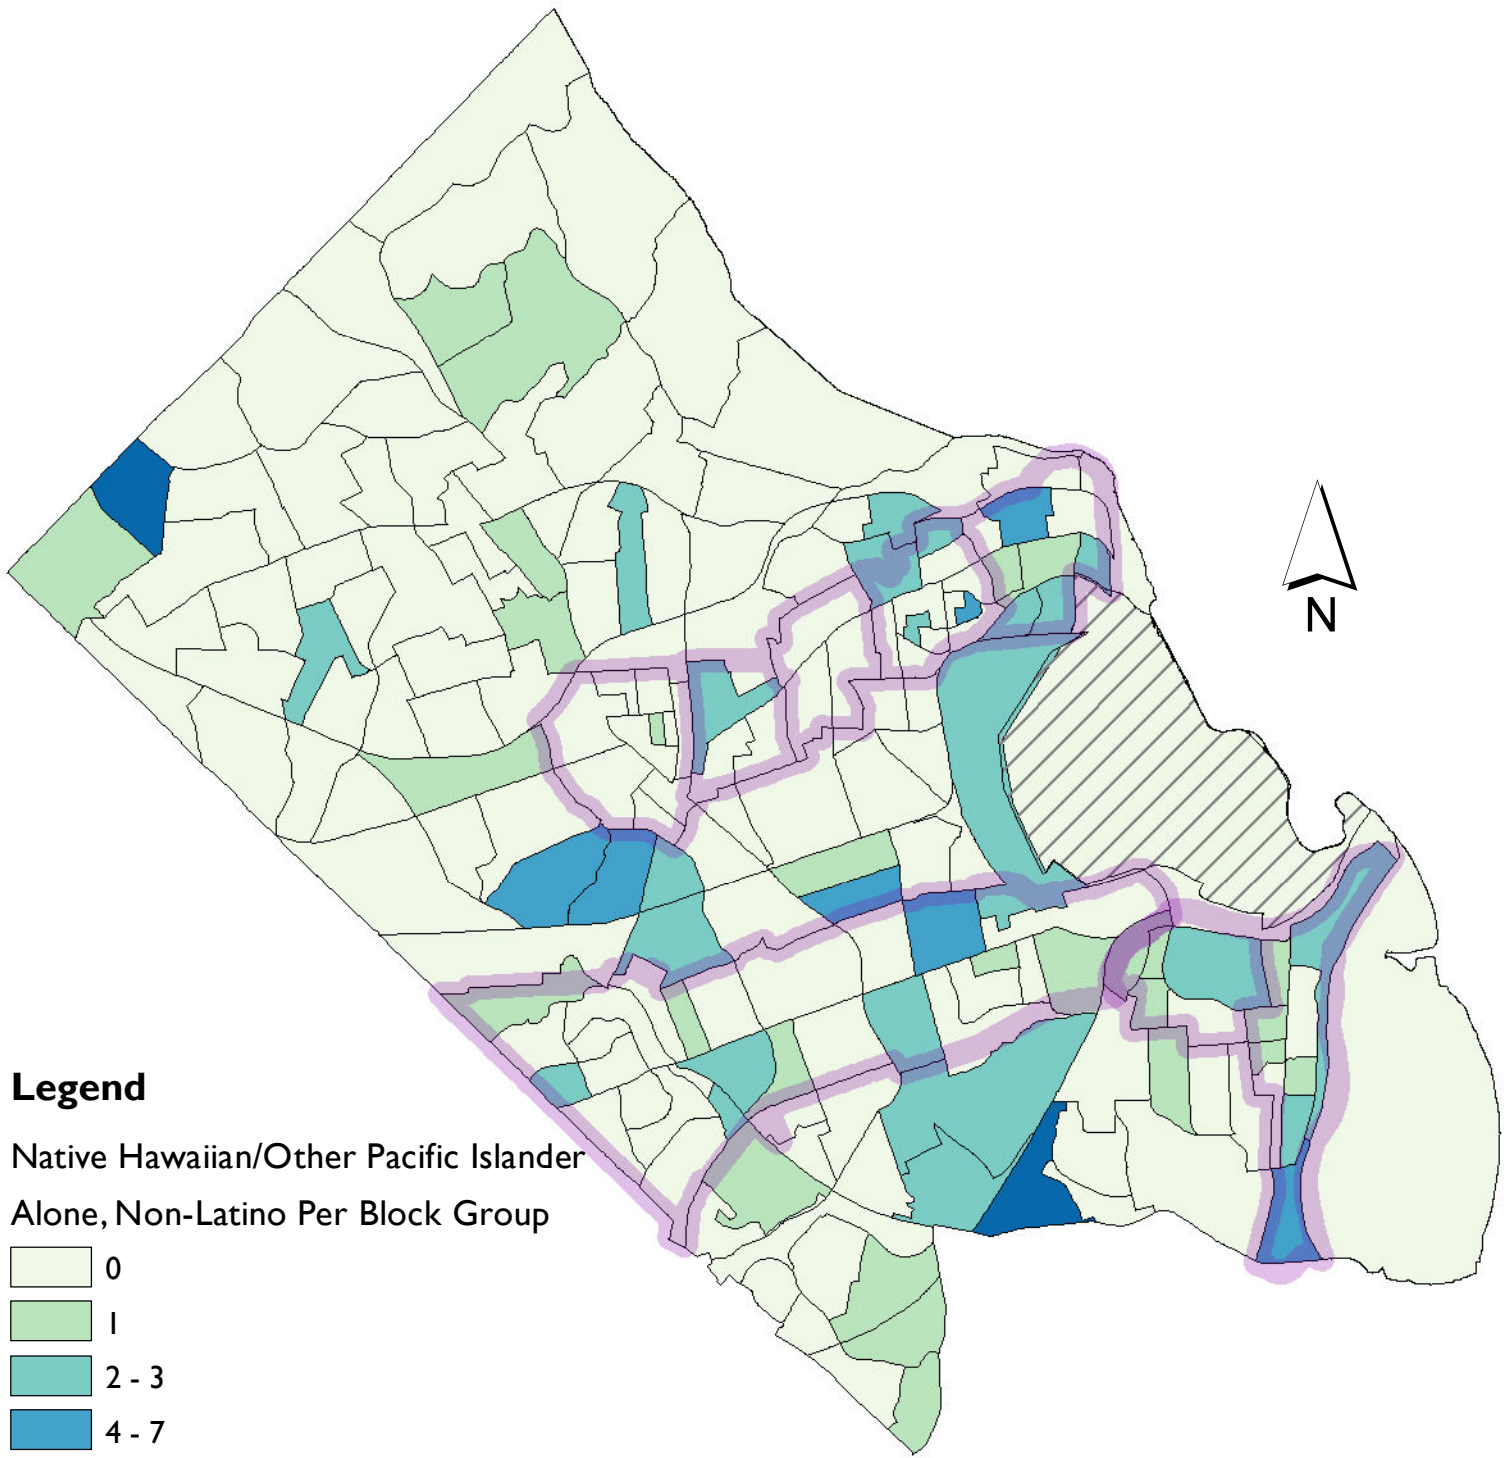

Native Hawaiian and Other Pacific Islander Alone, Non-Latino (2010)

Arlington County, VA

Legend

Native Hawaiian/Other Pacific Islander
Alone, Non-Latino Per Block Group

- 0
- 1
- 2 - 3
- 4 - 7
- 8 - 11

Arlington Cemetery, Iwo Jima, and Pentagon Land Areas

Select Planned or Study Areas

Map prepared by Arlington County CPHD, Planning Division
Produced and © February 2011

Legend data distributions are based on *Jenks Natural Breaks*.