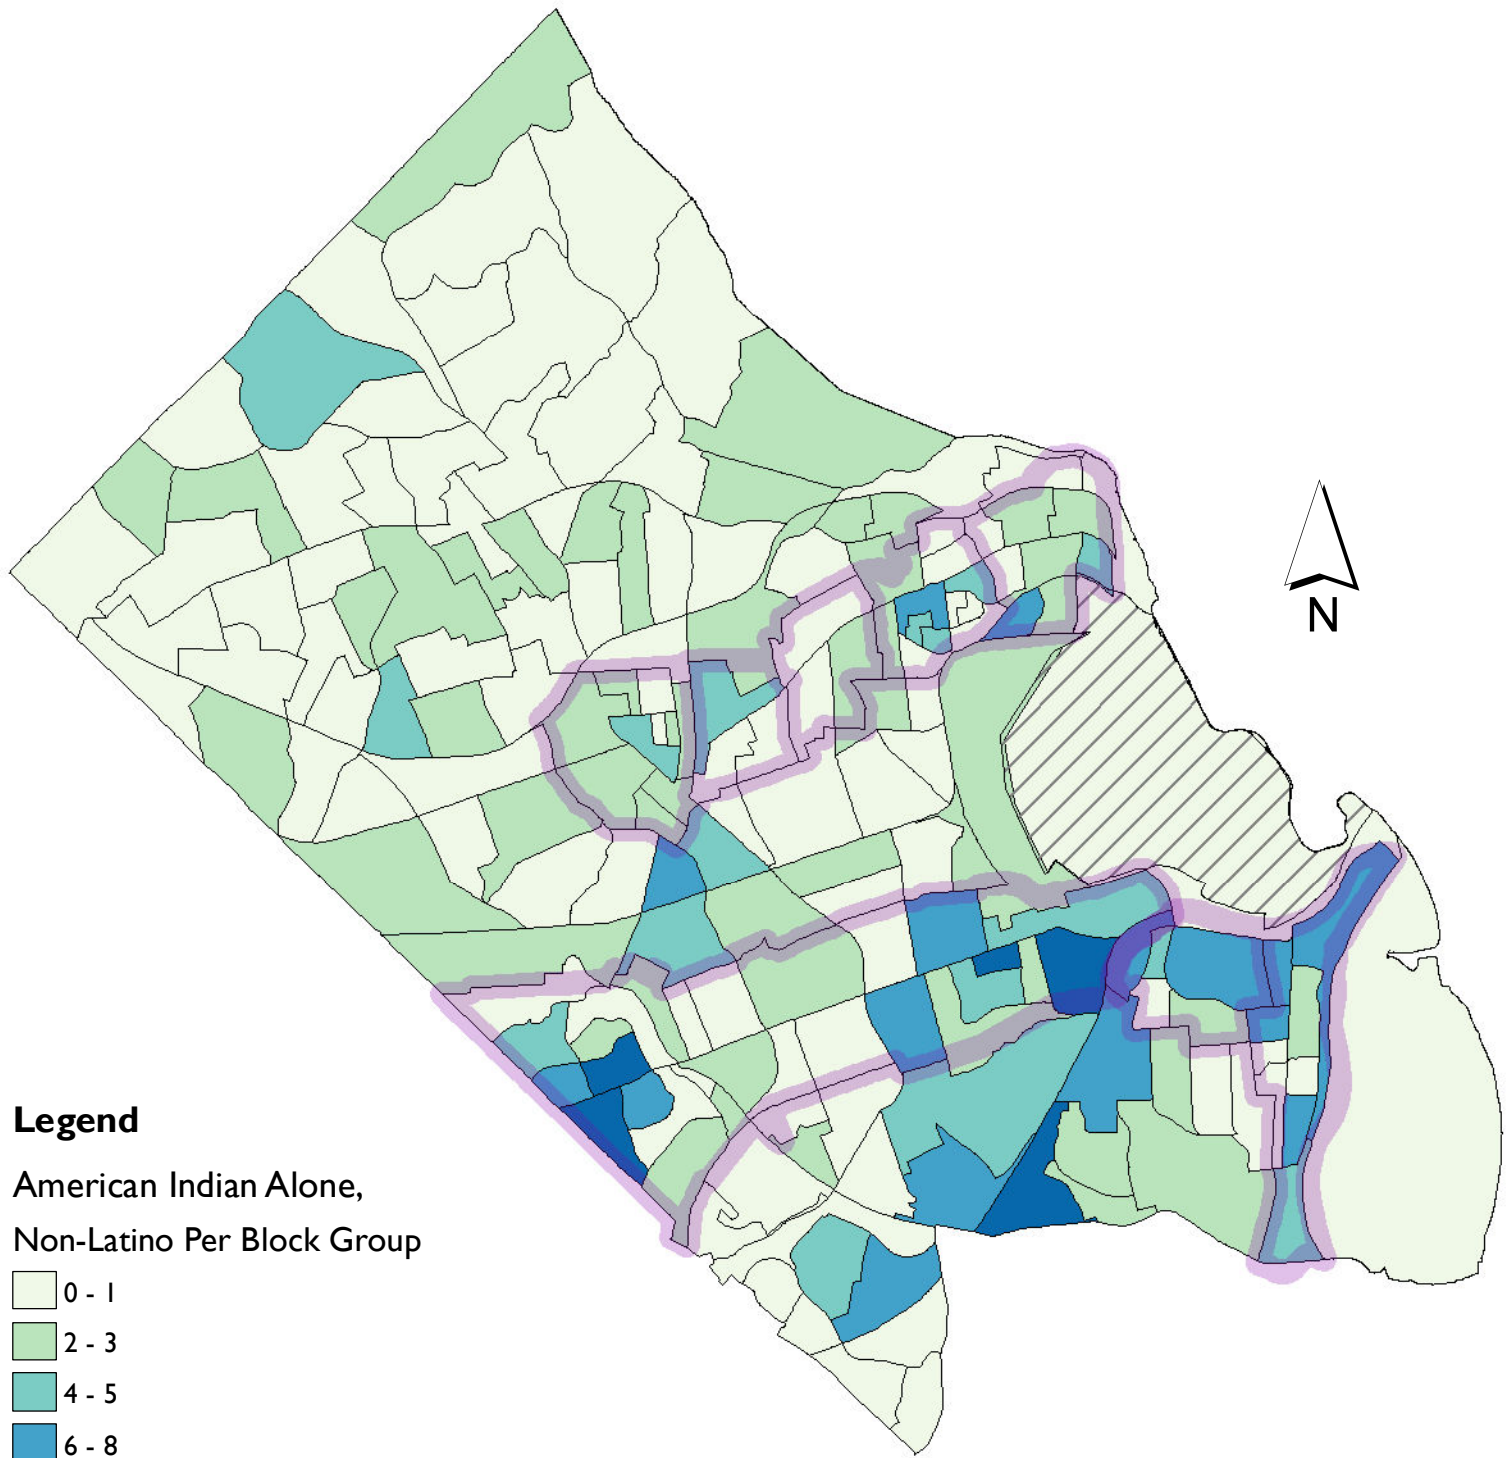

American Indian Alone, Non-Latino (2010)

Arlington County, VA

Legend

American Indian Alone,
Non-Latino Per Block Group

0 - 1

2 - 3

4 - 5

6 - 8

9 - 12

Arlington Cemetery, Iwo Jima, and Pentagon Land Areas

Select Planned or Study Areas

Map prepared by Arlington County CPHD, Planning Division
Produced and © February 2011

Legend data distributions are based on *Jenks Natural Breaks*.