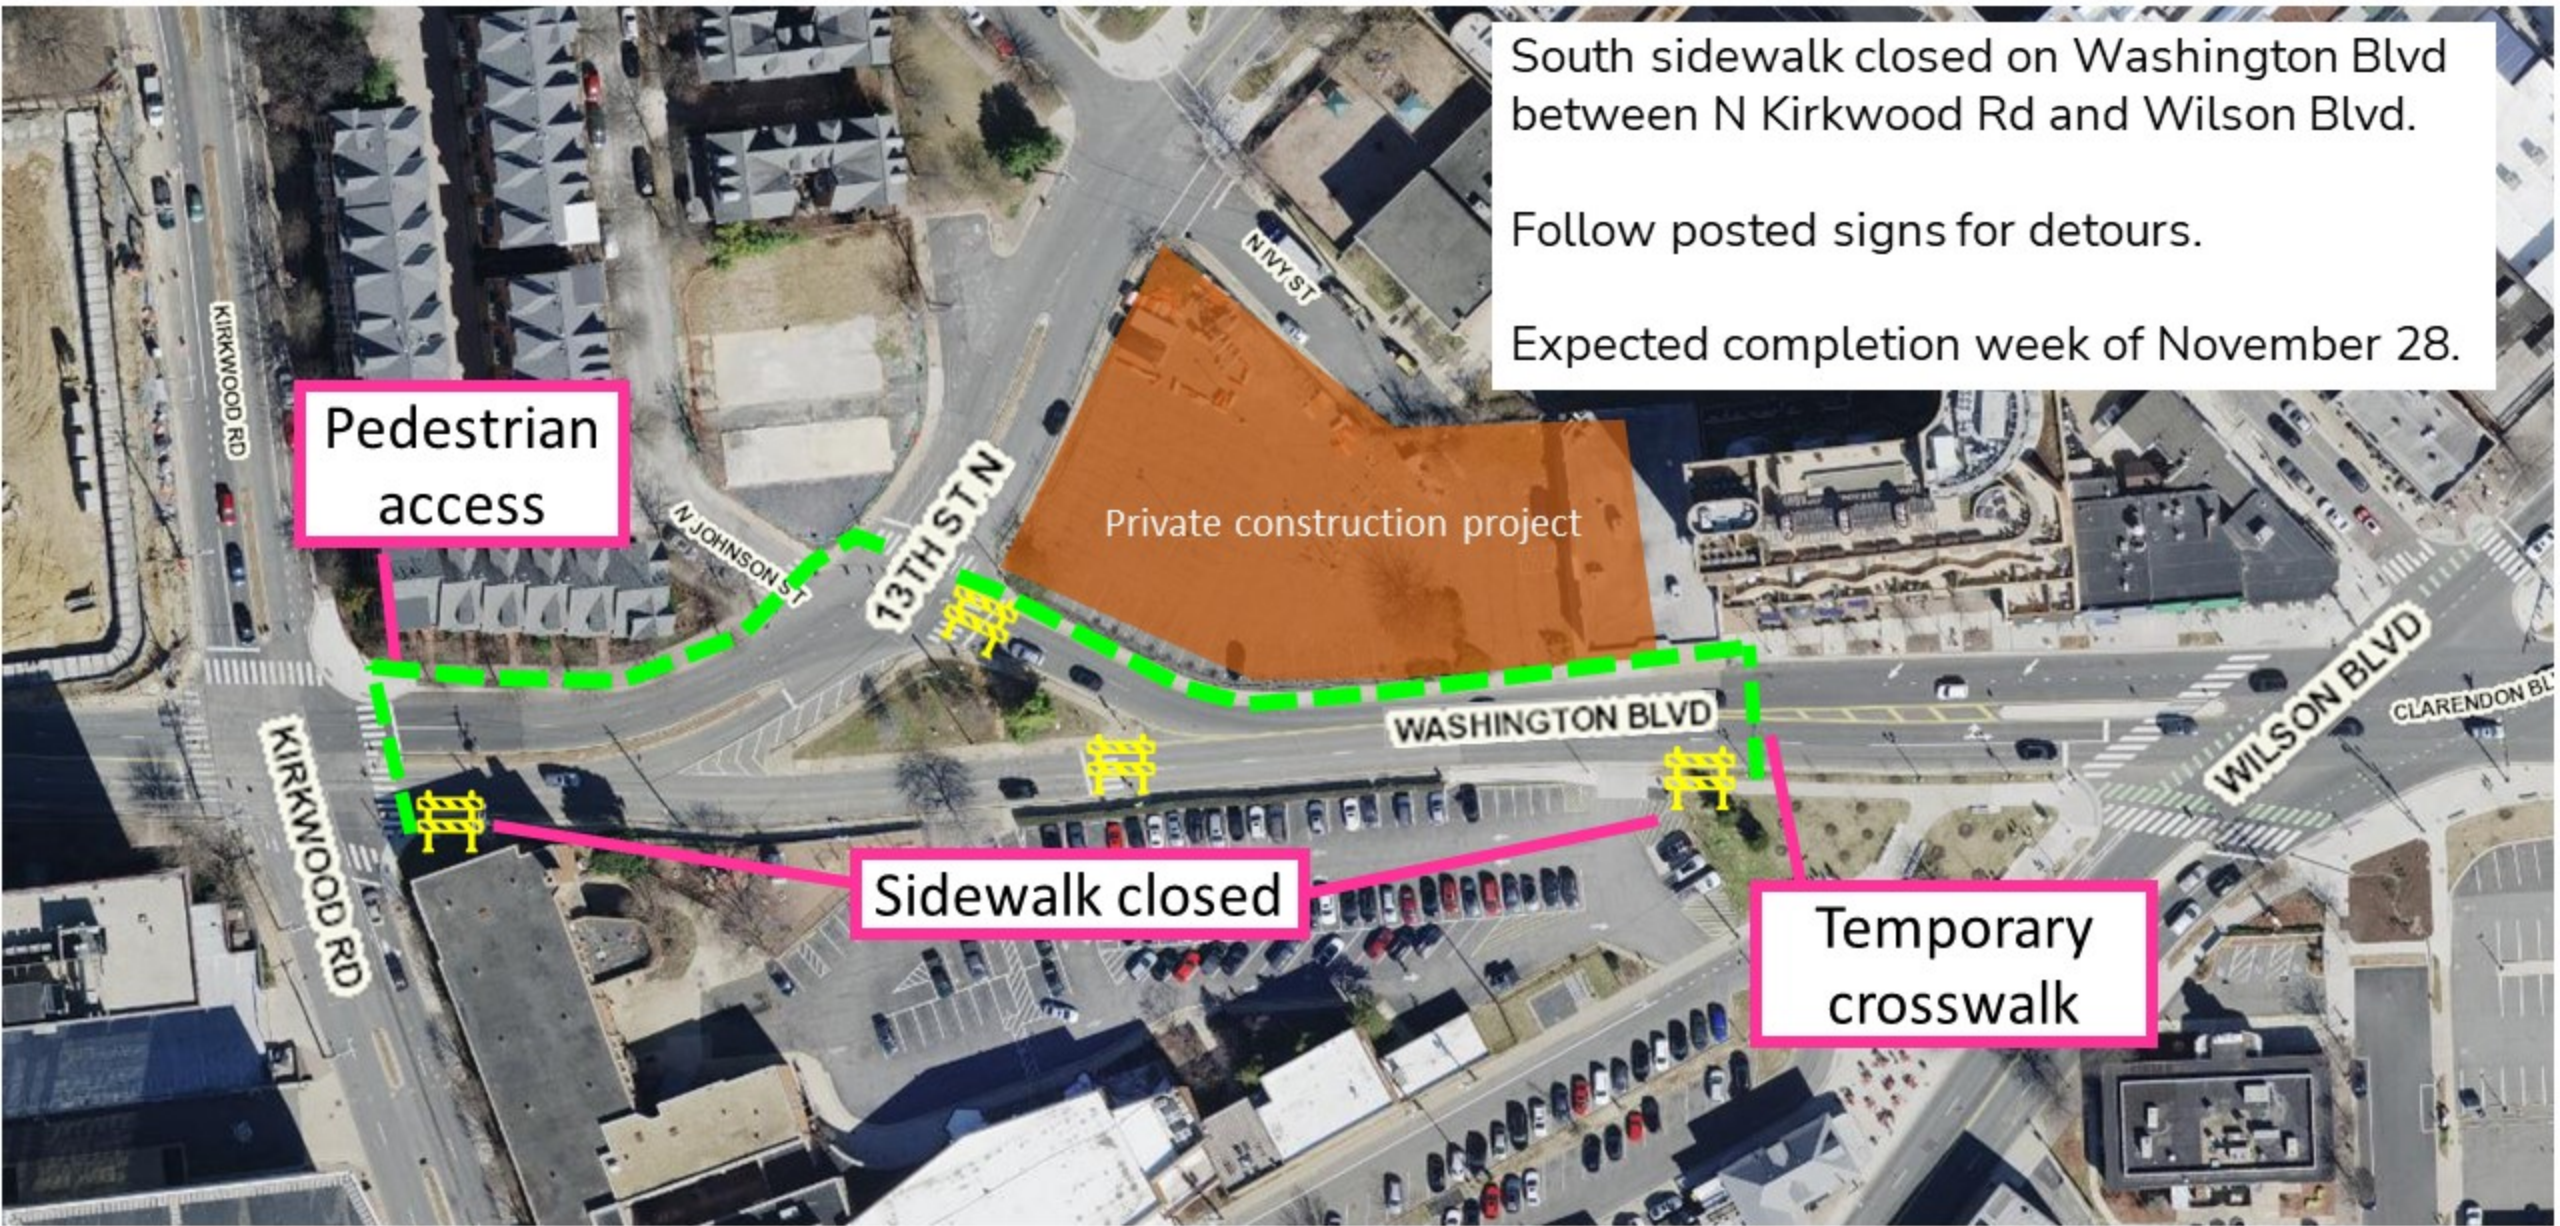

South sidewalk closed on Washington Blvd between N Kirkwood Rd and Wilson Blvd.

Follow posted signs for detours.

Expected completion week of November 28.

Pedestrian access

Sidewalk closed

Temporary crosswalk

Private construction project

KIRKWOOD RD

KIRKWOOD RD

N JOHNSON ST

13TH ST N

NIVY ST

WASHINGTON BLVD

WILSON BLVD