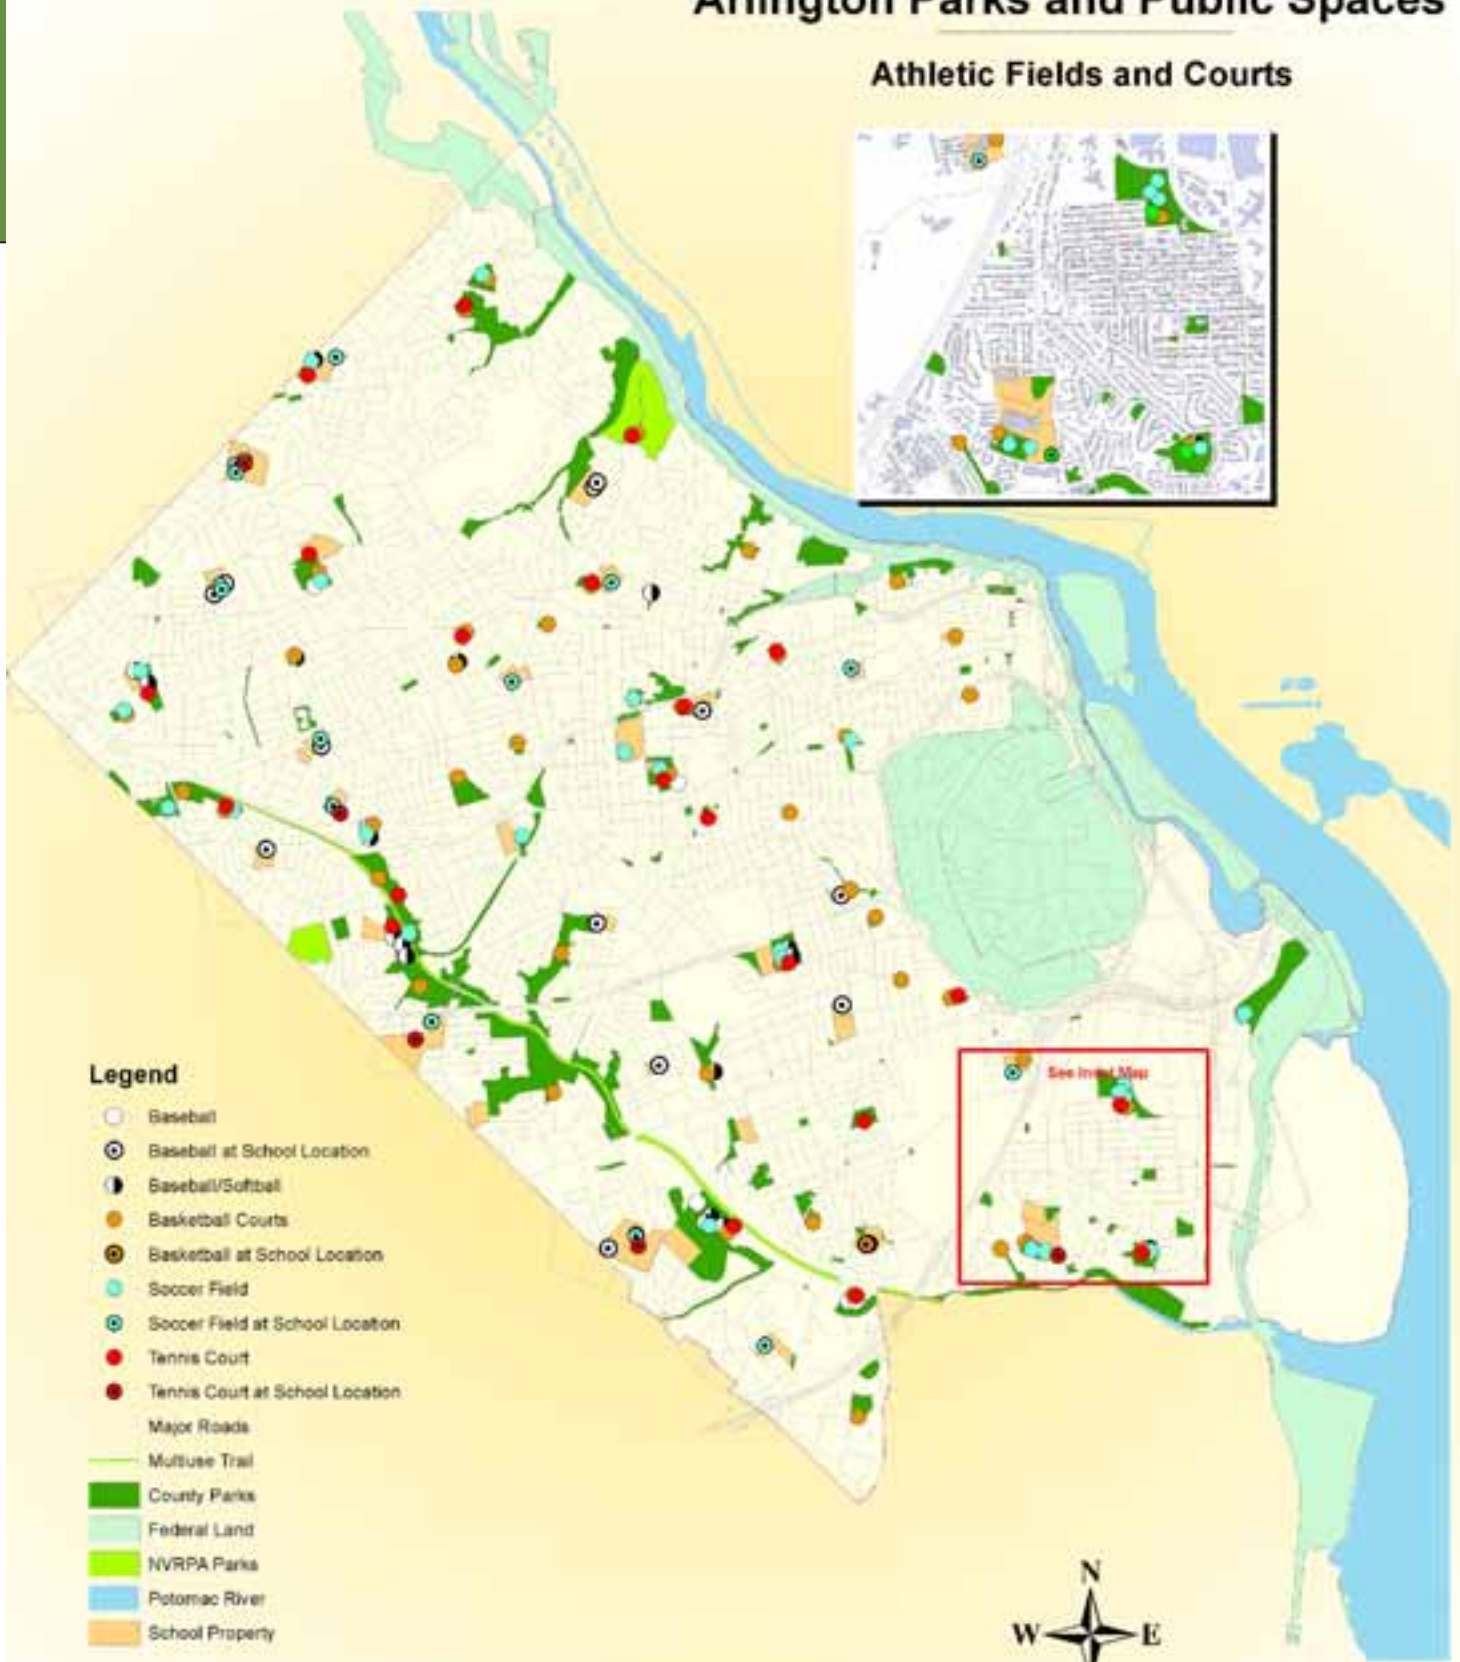

Parks and Public Spaces

Arlington, Virginia

APPENDIX L – PARKS AND PUBLIC SPACES MAP

Arlington Parks and Public Spaces

Athletic Fields and Courts

Arlington Parks and Public Spaces

Indoor Facilities

Legend

- Community Centers
- Swimming Pools
- Major Streets
- County Line
- School Property
- Federal Land
- County Parks
- Future Parks
- NVRPA Parks
- Potomac River

1 inch equals 0.246526 miles

December 2005