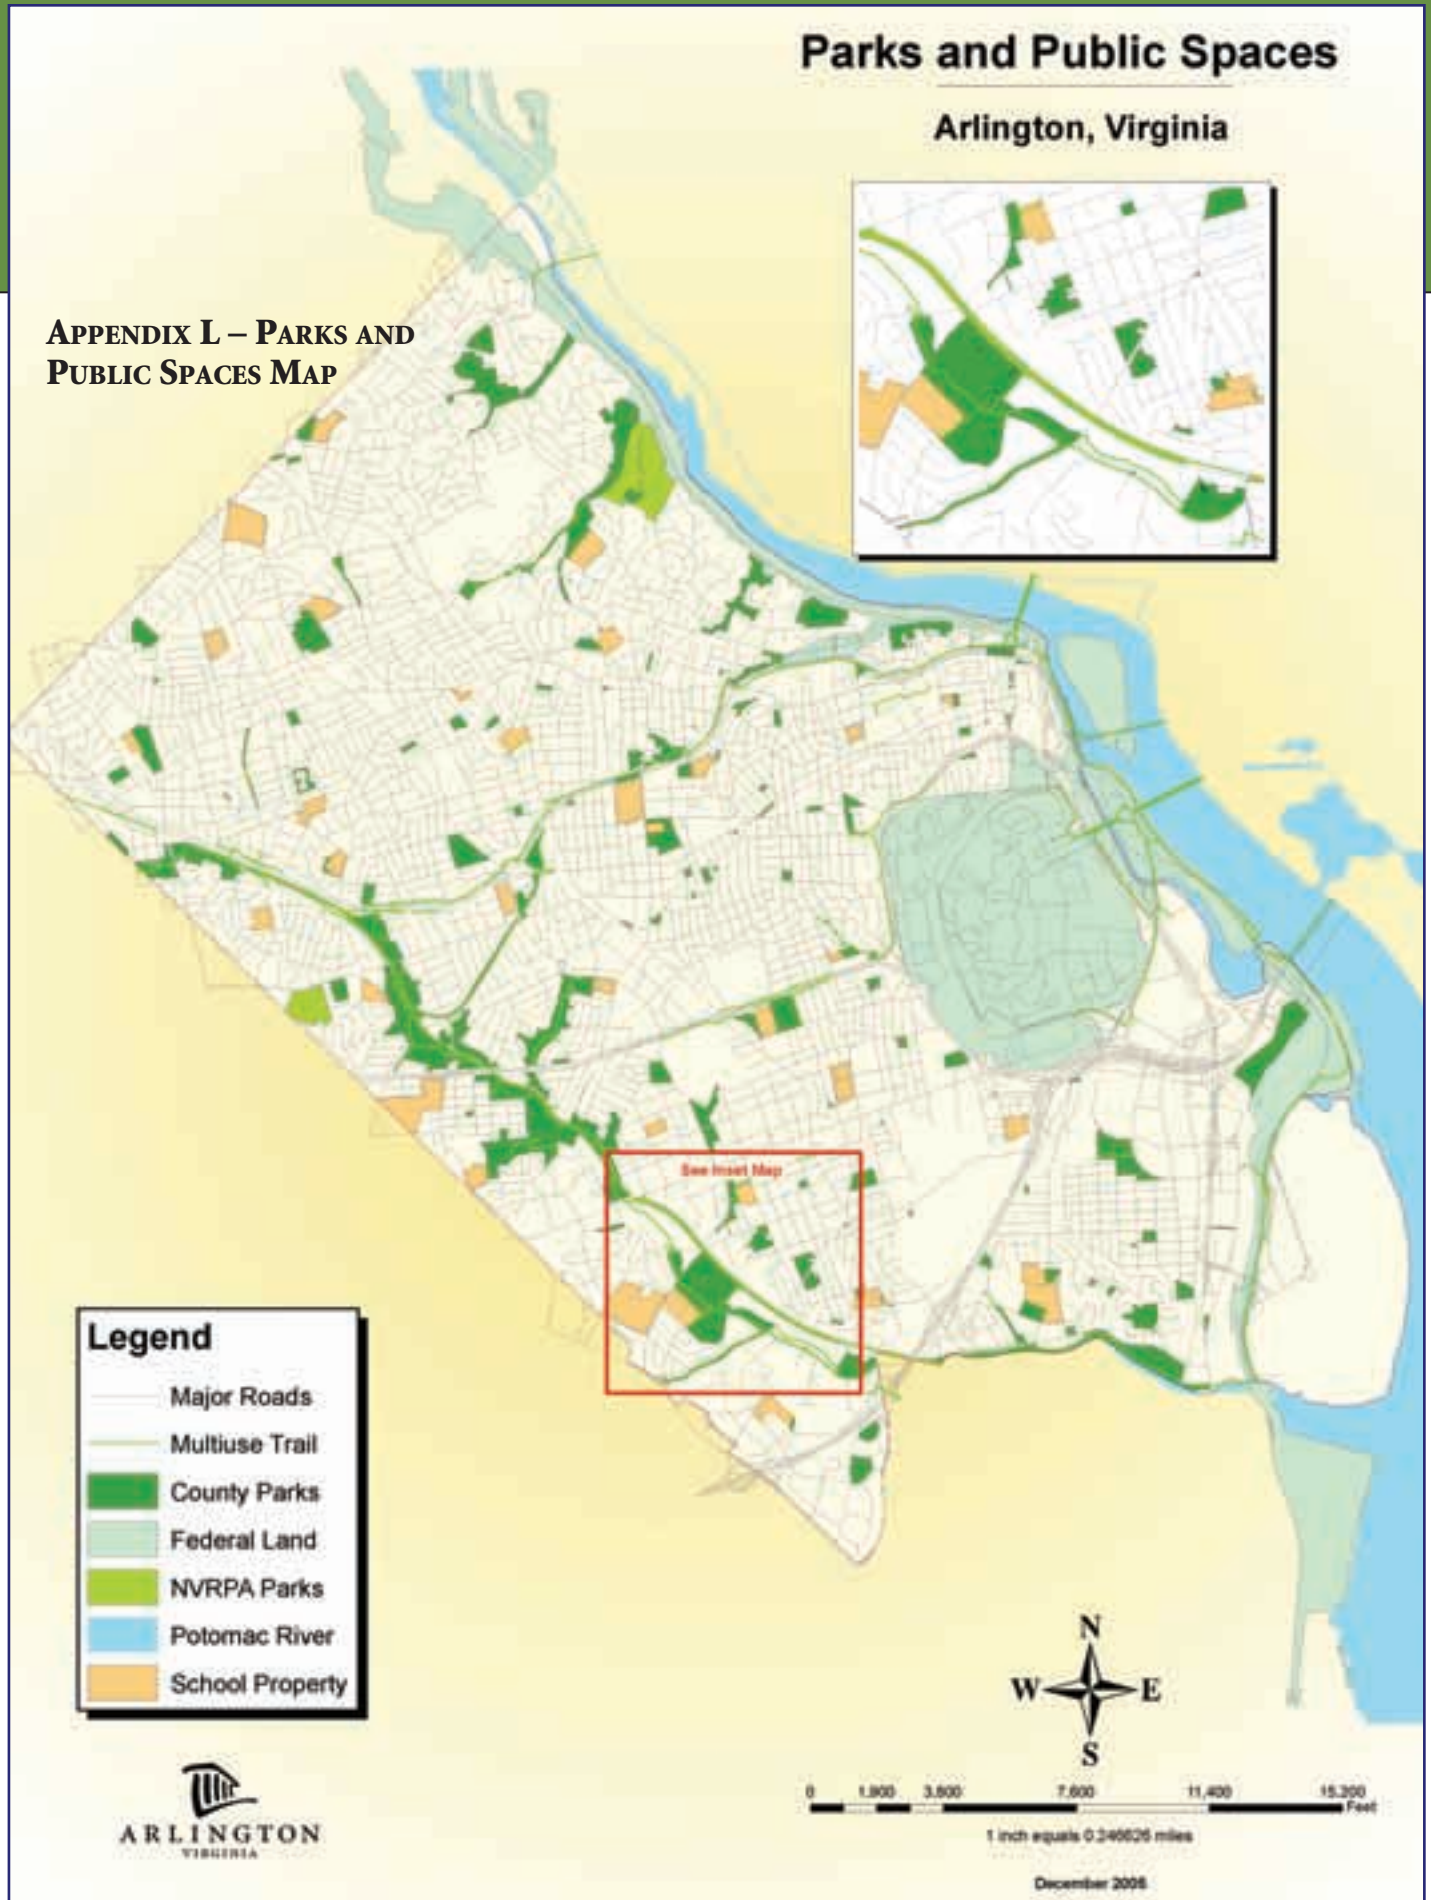

Parks and Public Spaces

Arlington, Virginia

APPENDIX L – PARKS AND PUBLIC SPACES MAP

Arlington Parks and Public Spaces

Athletic Fields and Courts

Arlington Parks and Public Spaces

Indoor Facilities

Legend

- Community Centers
- Swimming Pools
- Major Streets
- County Line
- School Property
- Federal Land
- County Parks
- Future Parks
- NVRPA Parks
- Potomac River

1 inch equals 0.246526 miles

December 2005