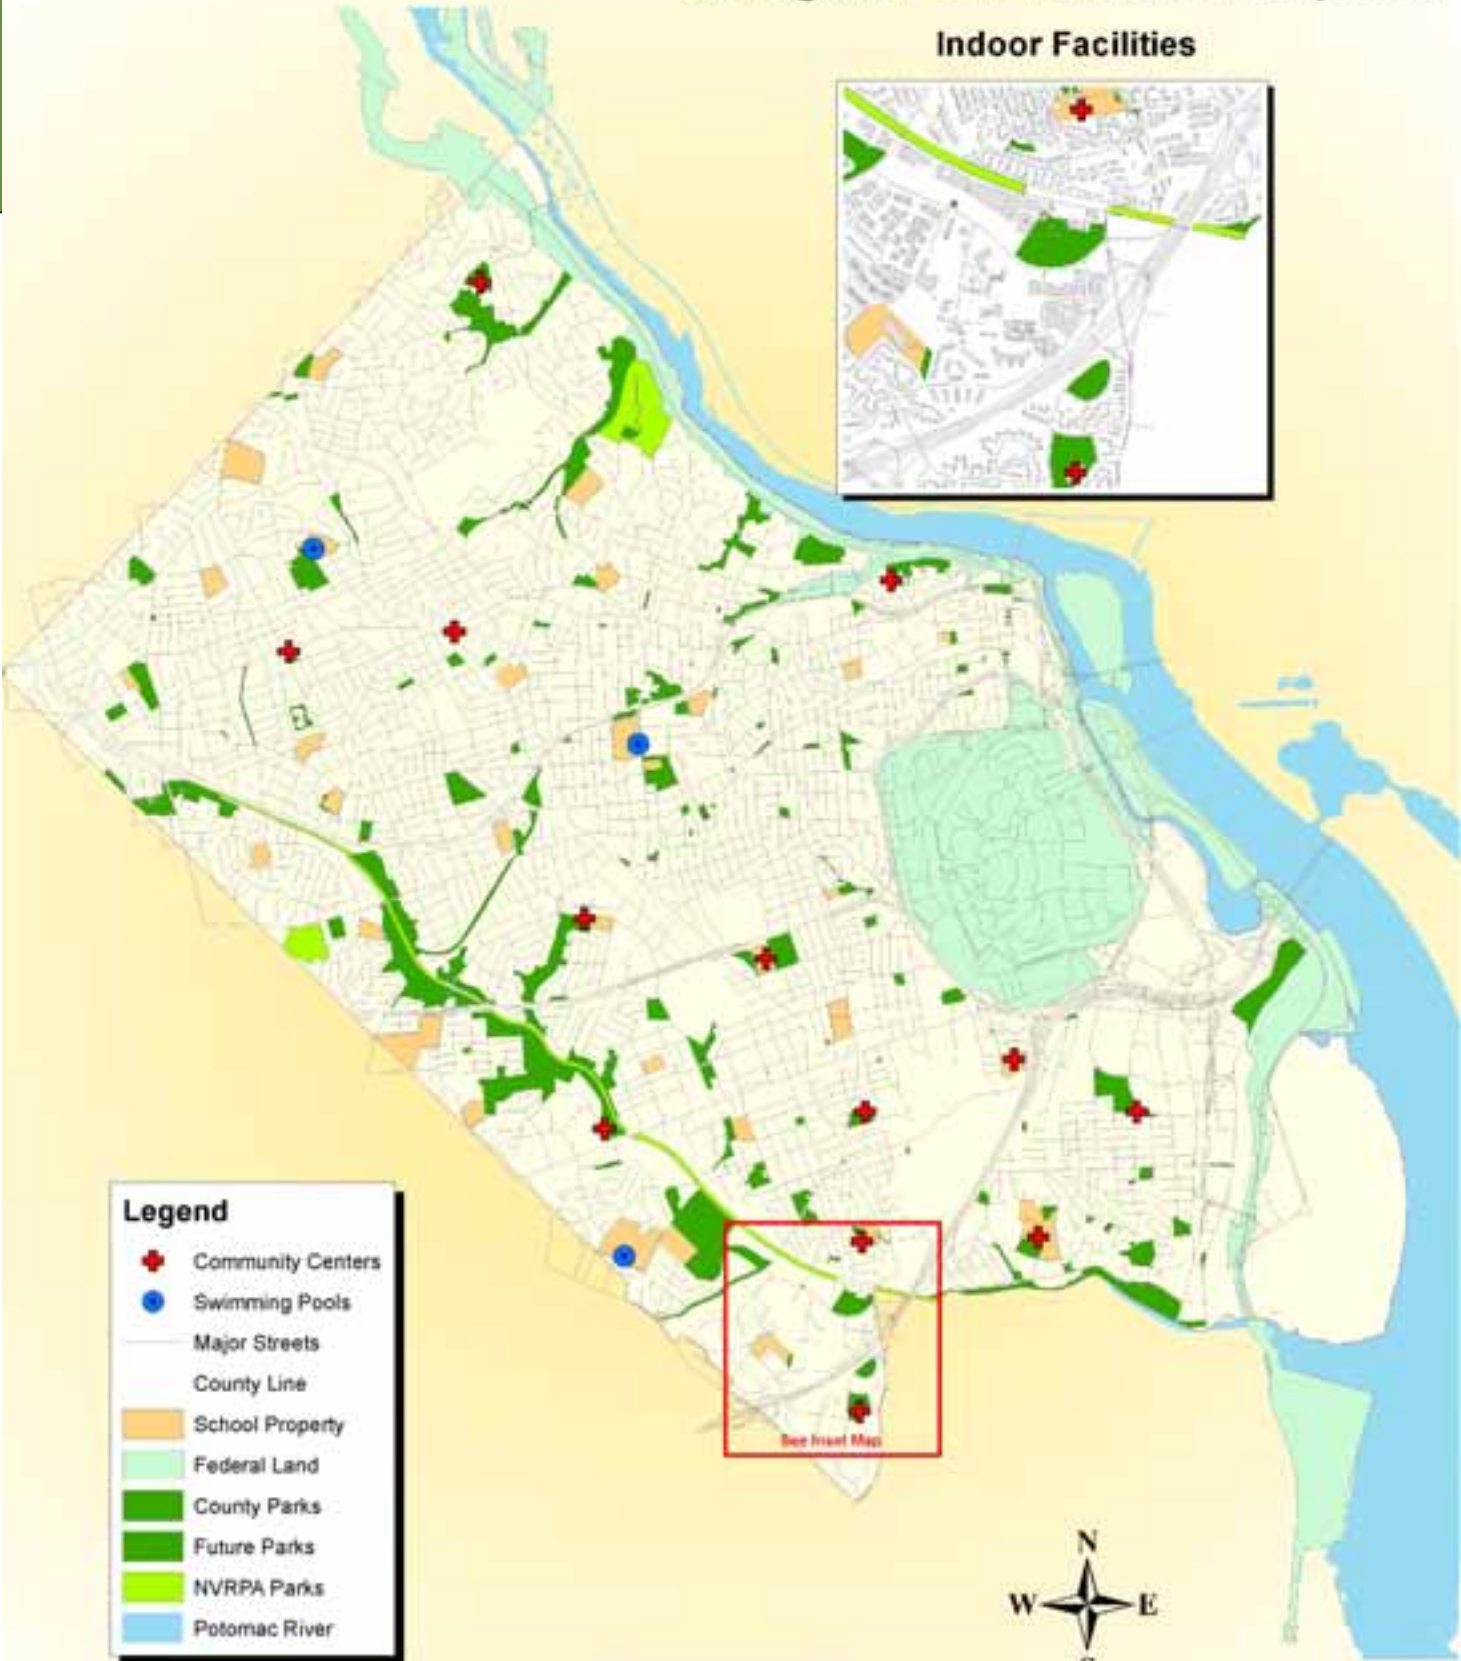

Parks and Public Spaces

Arlington, Virginia

APPENDIX L – PARKS AND PUBLIC SPACES MAP

Arlington Parks and Public Spaces

Athletic Fields and Courts

Arlington Parks and Public Spaces

Indoor Facilities

Legend

- Community Centers
- Swimming Pools
- Major Streets
- County Line
- School Property
- Federal Land
- County Parks
- Future Parks
- NVRPA Parks
- Potomac River

1 inch equals 0.246526 miles

December 2005