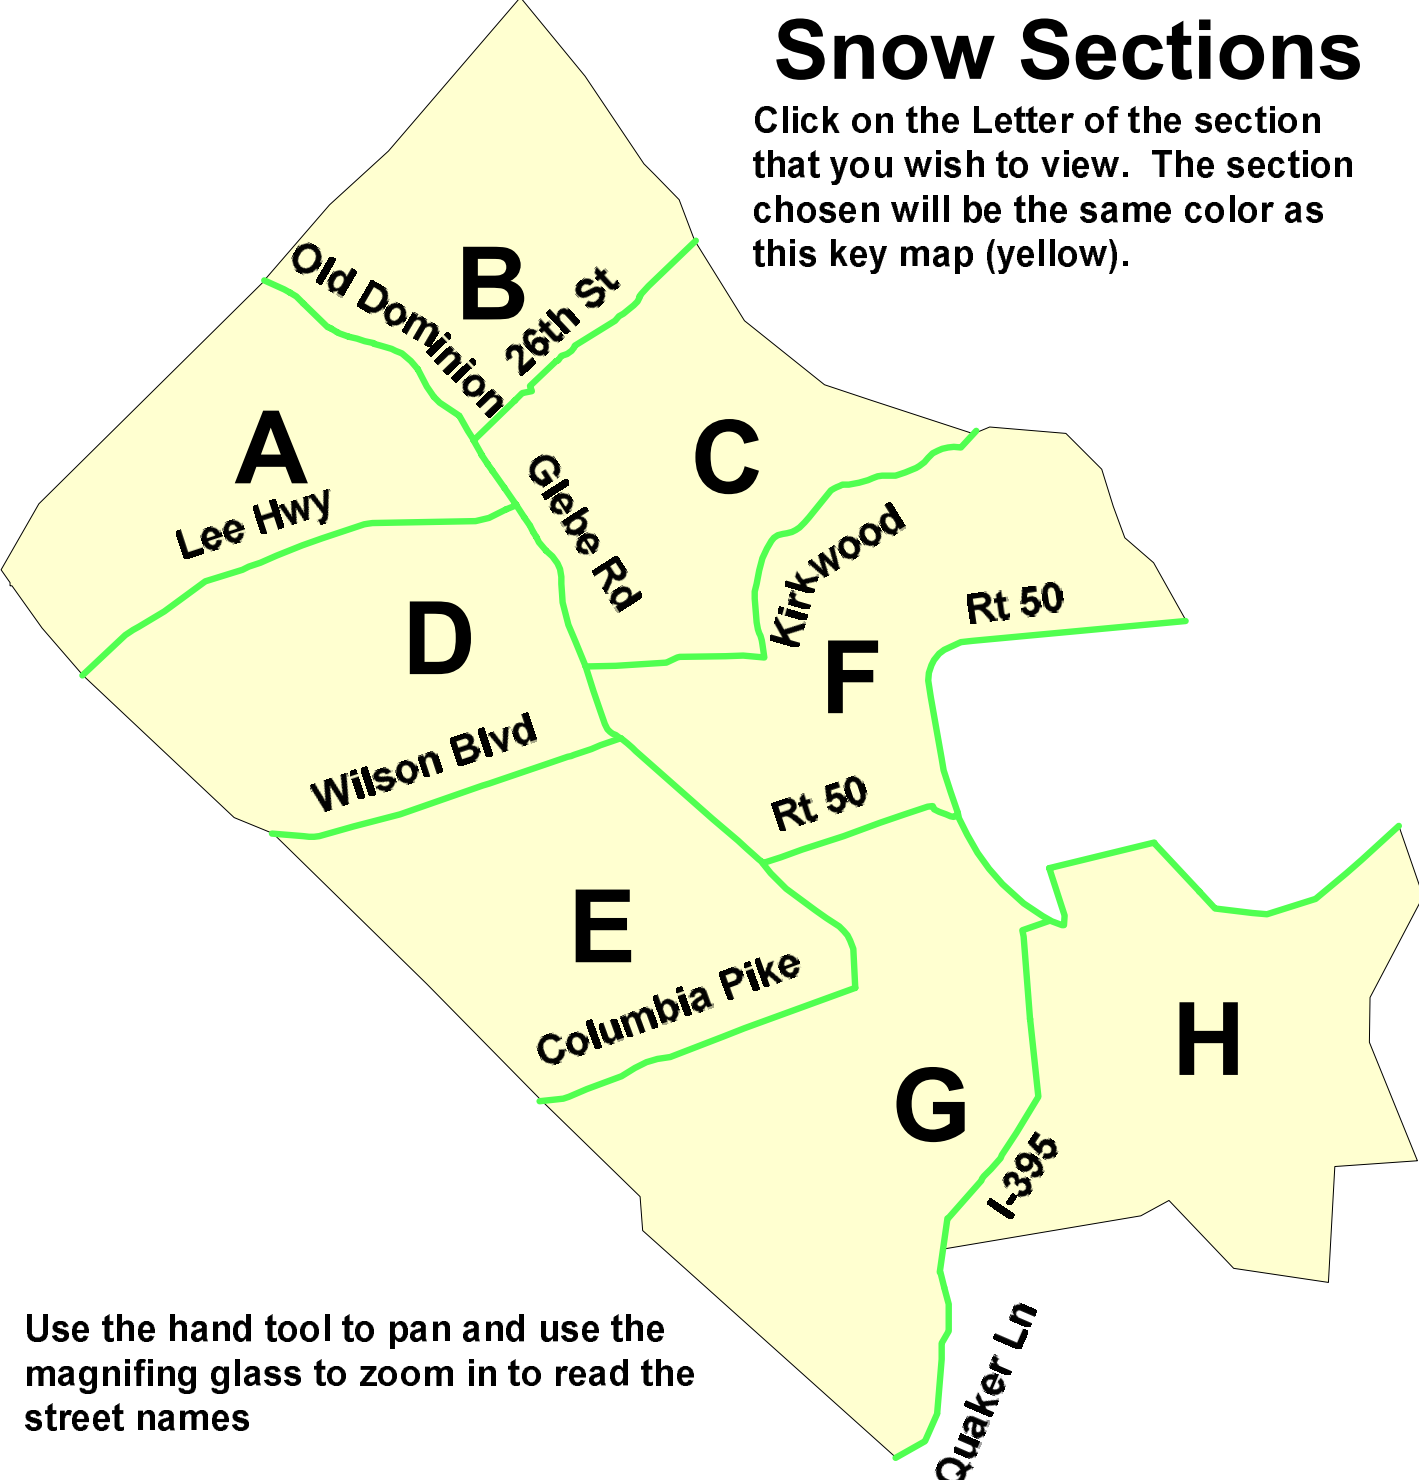

Snow Sections

Click on the Letter of the section that you wish to view. The section chosen will be the same color as this key map (yellow).

Use the hand tool to pan and use the magnifying glass to zoom in to read the street names