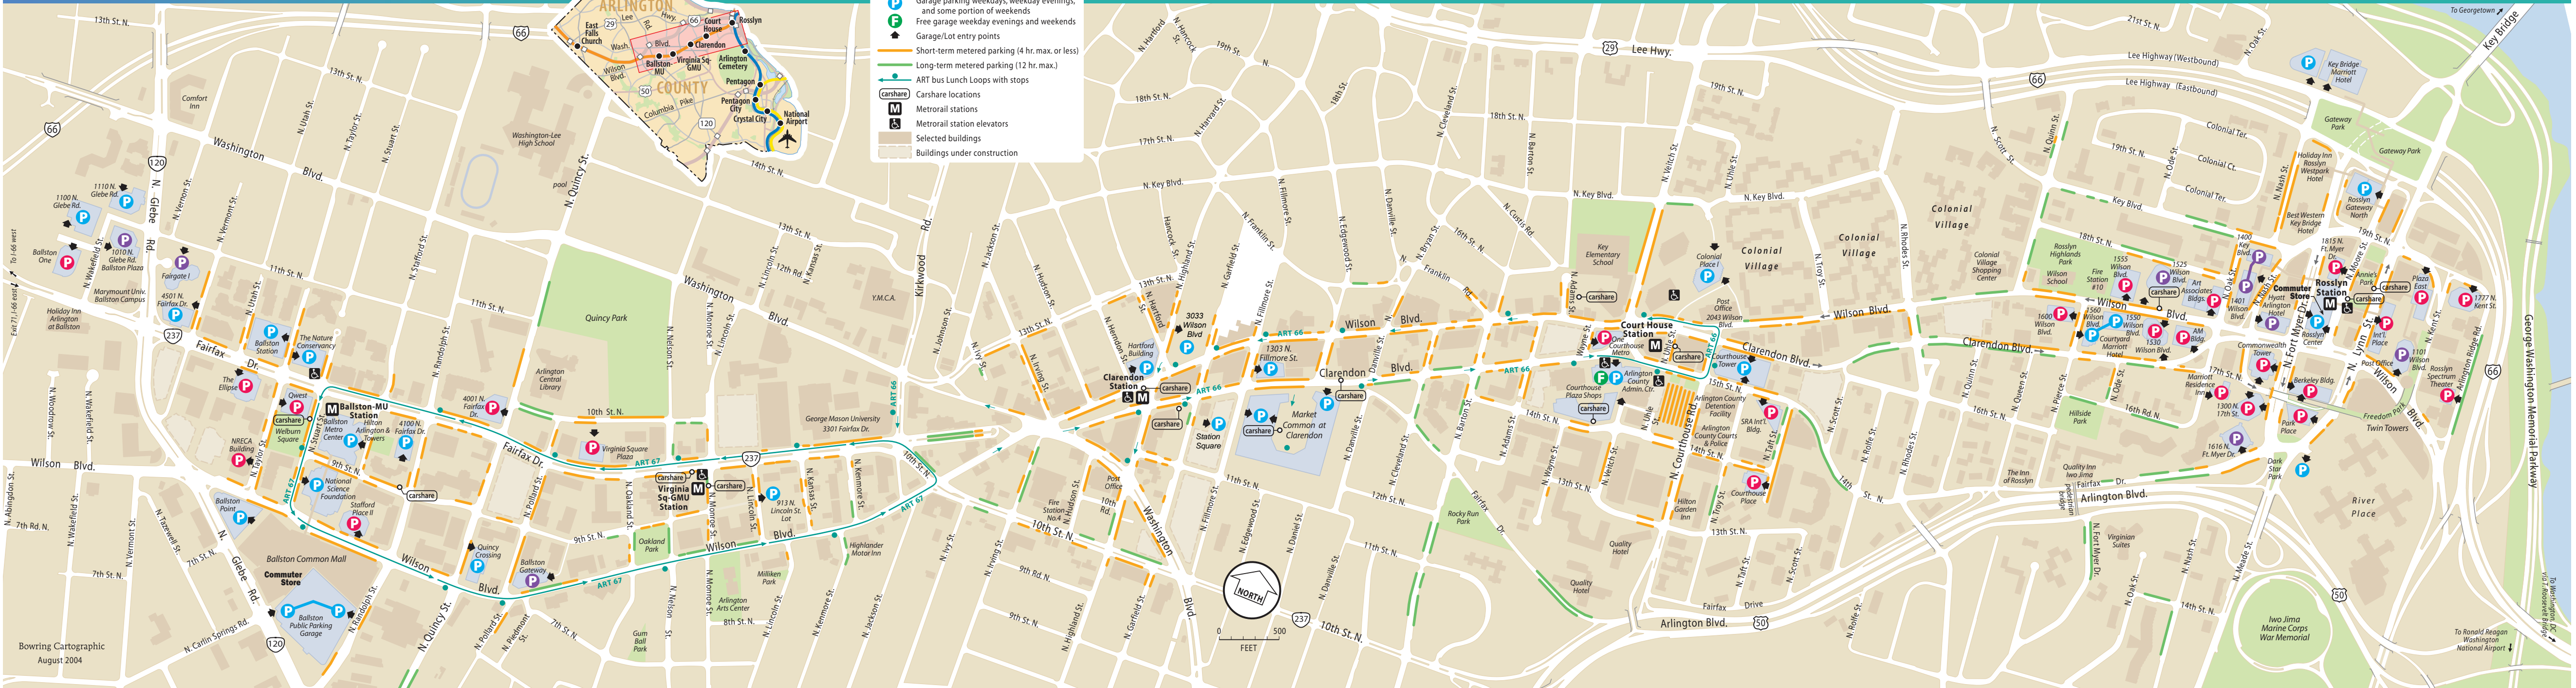

Use the magnifying glass tool to zoom into the area you want to see, and use the hand tool to move around the page. You can find the map legend under Bookmarks. To find the hours and rates of each garage (subject to change), click on the P or F symbol.

Parking in the Rosslyn-Ballston Corridor

Garage hours and rates can be found at www.ParkArlington.com

- P Garage parking weekdays
- P Garage parking weekdays & weekday evenings
- P Garage parking weekdays, weekday evenings, and some portion of weekends
- F Free garage weekday evenings and weekends
- Garage/Lot entry points
- Short-term metered parking (4 hr. max. or less)
- Long-term metered parking (12 hr. max.)
- ART bus Lunch Loops with stops
- Carshare locations
- Metrorail stations
- Metrorail station elevators
- Selected buildings
- Buildings under construction

Bowring Cartographic
August 2004

To Washington, DC
via Rosslyn Bridge

To Ronald Reagan Washington National Airport