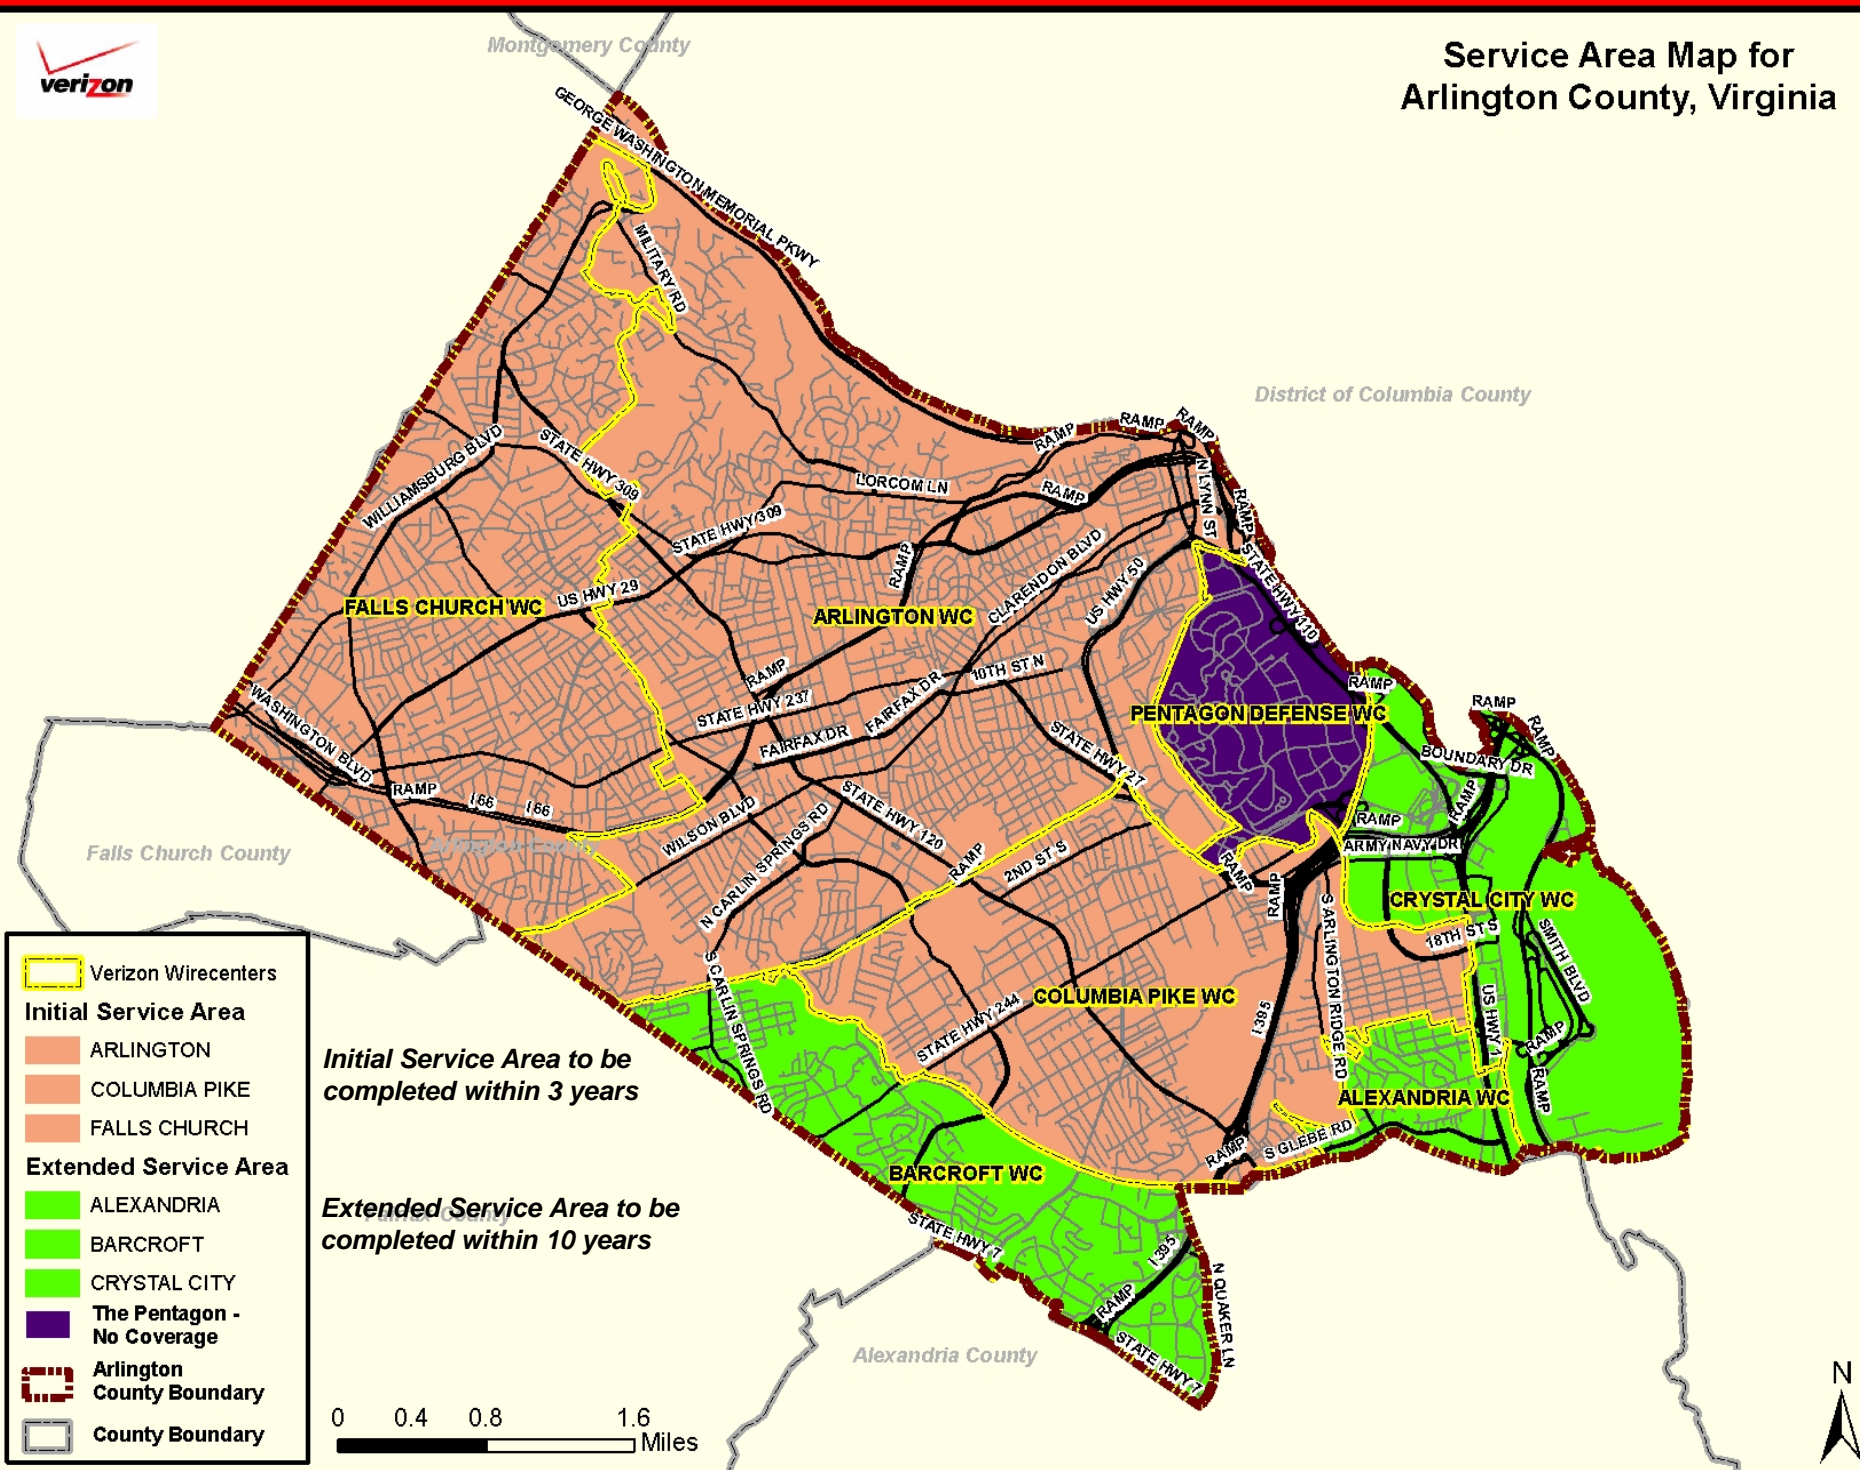

Service Area Map for Arlington County, Virginia

- Verizon Wirecenters
- Initial Service Area**
- ARLINGTON
- COLUMBIA PIKE
- FALLS CHURCH
- Extended Service Area**
- ALEXANDRIA
- BARCROFT
- CRYSTAL CITY
- The Pentagon - No Coverage
- Arlington County Boundary
- County Boundary

Initial Service Area to be completed within 3 years

Extended Service Area to be completed within 10 years