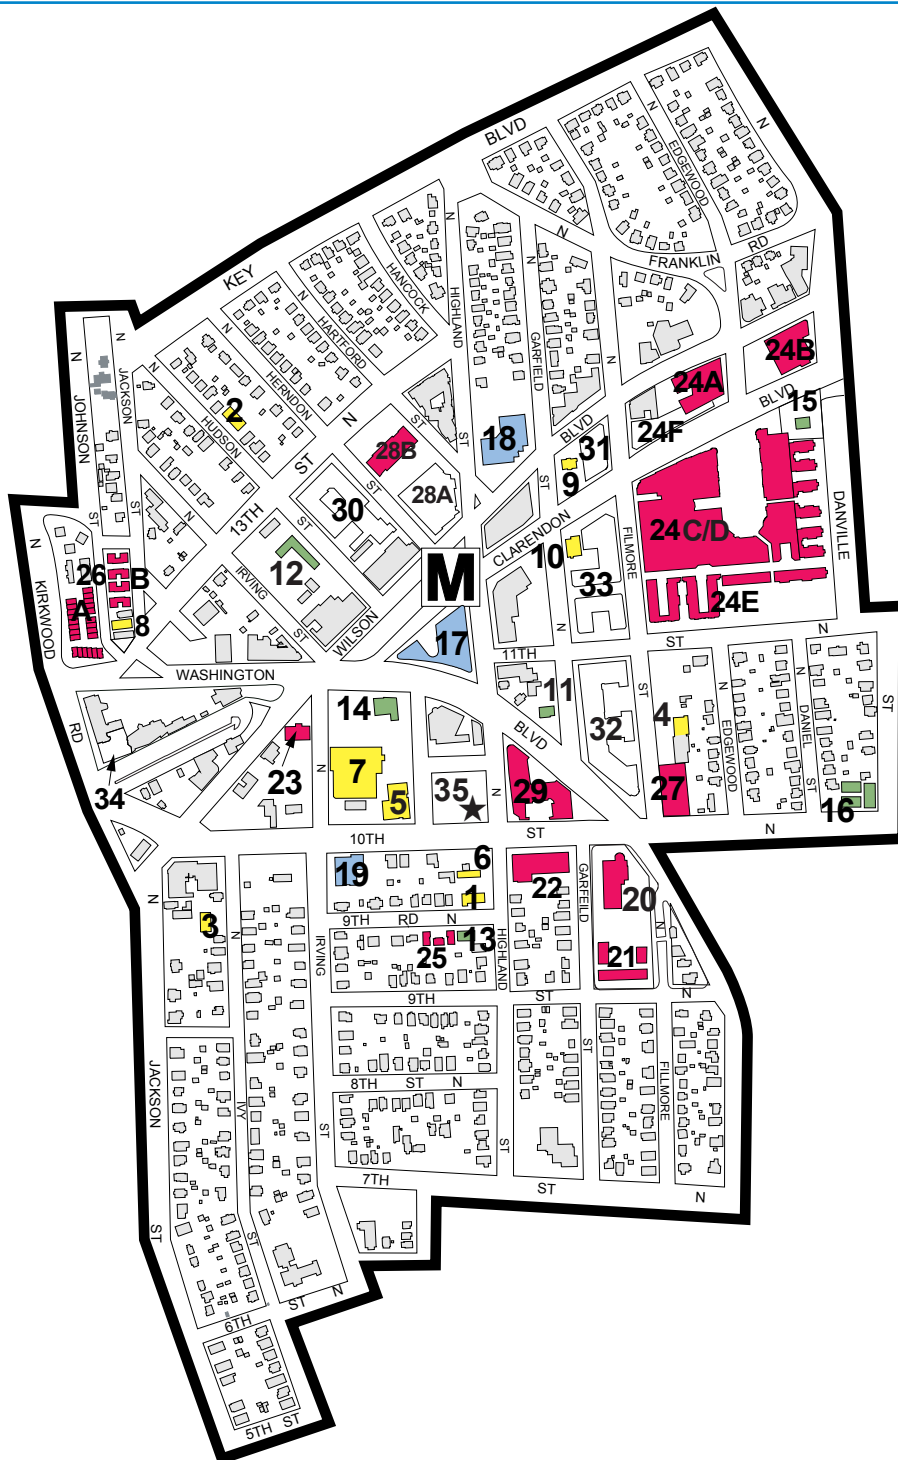

# Clarendon Development Project Locations 1960 - 2003

- 1960 - 1969
- 1970 - 1979
- 1980 - 1989
- 1990 - 1999
- 2000 - 2003
- Under Construction
- Approved Projects
- Other Projects

**NOTE:** Number 5 is to be demolished and  
 incorporated in site area for number 19.