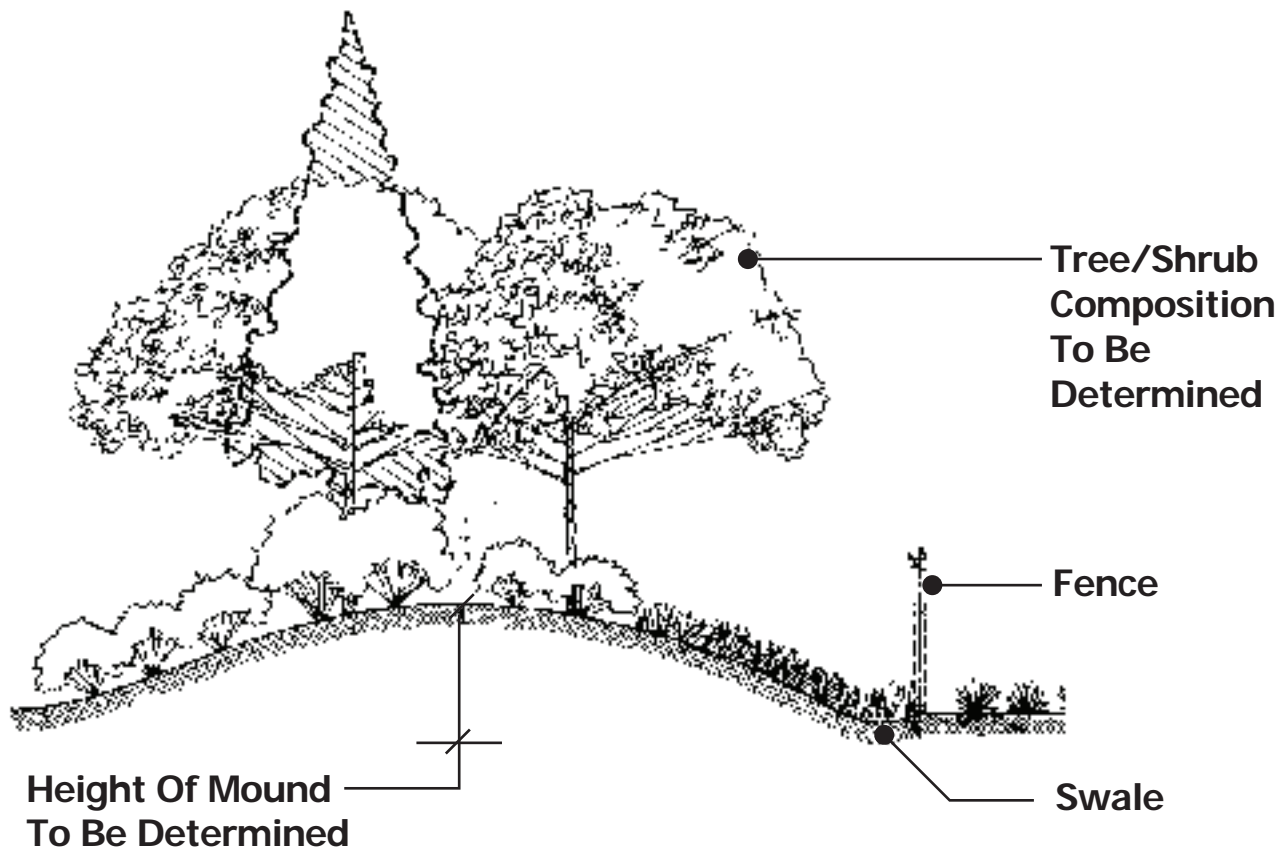

PLANTED MOUNDS

- Earthen Mounds For Visual Screen & Sound Buffer
- Native Shrub & Tree Plantings

COMMUNITY CANINE AREA (CCA)

- CCA Maintenance Entrance From Herndon St.
- Two CCA User Entrances
- Bench Seating & Shade Trees Inside CCA
- Fenced With Double Door System At User Entry
- Mounds Inside CCA For Dog Play
- Control Dog Views Out Of CCA With Planted Mounds & Fence Panels

CCA VIEWING AREA

- Bench Seating
- Earthen Mound For Visual Screen Between CCA & Sidewalk
- Plant With Shrubs & Trees
- Preserve Existing Mulberry Tree
- Additional Viewing From Benches On East Side Of CCA

VEGETATIVE BUFFER AT ADJACENT PROPERTY

- Earthen Mound Planted With Shrubs & Trees
- Ornamental Fence Along Southern Park Boundary To Separate Park & Adjacent Hartford Building Property

SCULPTURAL STRUCTURES

- Fabric or Mesh Material
- Simple, Contemporary Posts

SIDEWALK IMPROVEMENTS

- Sidewalk & Parking On 13th Street (By DES)
- Widen Sidewalks On Herndon & Hartford To Match Existing Sidewalks

GRASS-COVERED MOUND

- Variable Height

WALKWAYS

- Paved
- Surface Materials To Be Determined

SEATING AREA

- Curvilinear Benches Line Walkway
- Game & Eating Tables
- Distinctive Pavement To Compliment Walkways

LAWN AREA

- Undefined Area For Petanque & Bocce Play
- Defined Putting Green
- Shade Trees
- Bench Seating At Periphery

CONCEPT 3 AREA SUMMARY

TOTAL PARK AREA	32,000-sf (100%)
BREAKDOWN OF COMPONENTS	
Clarendon CCA	10,800-sf (34%)
Other Amenities*	21,200-sf (66%)

*Other amenities include all other areas within the park: sitting, eating, and game areas; bocce/petanque courts; putting green, & walkways.

DRAFT