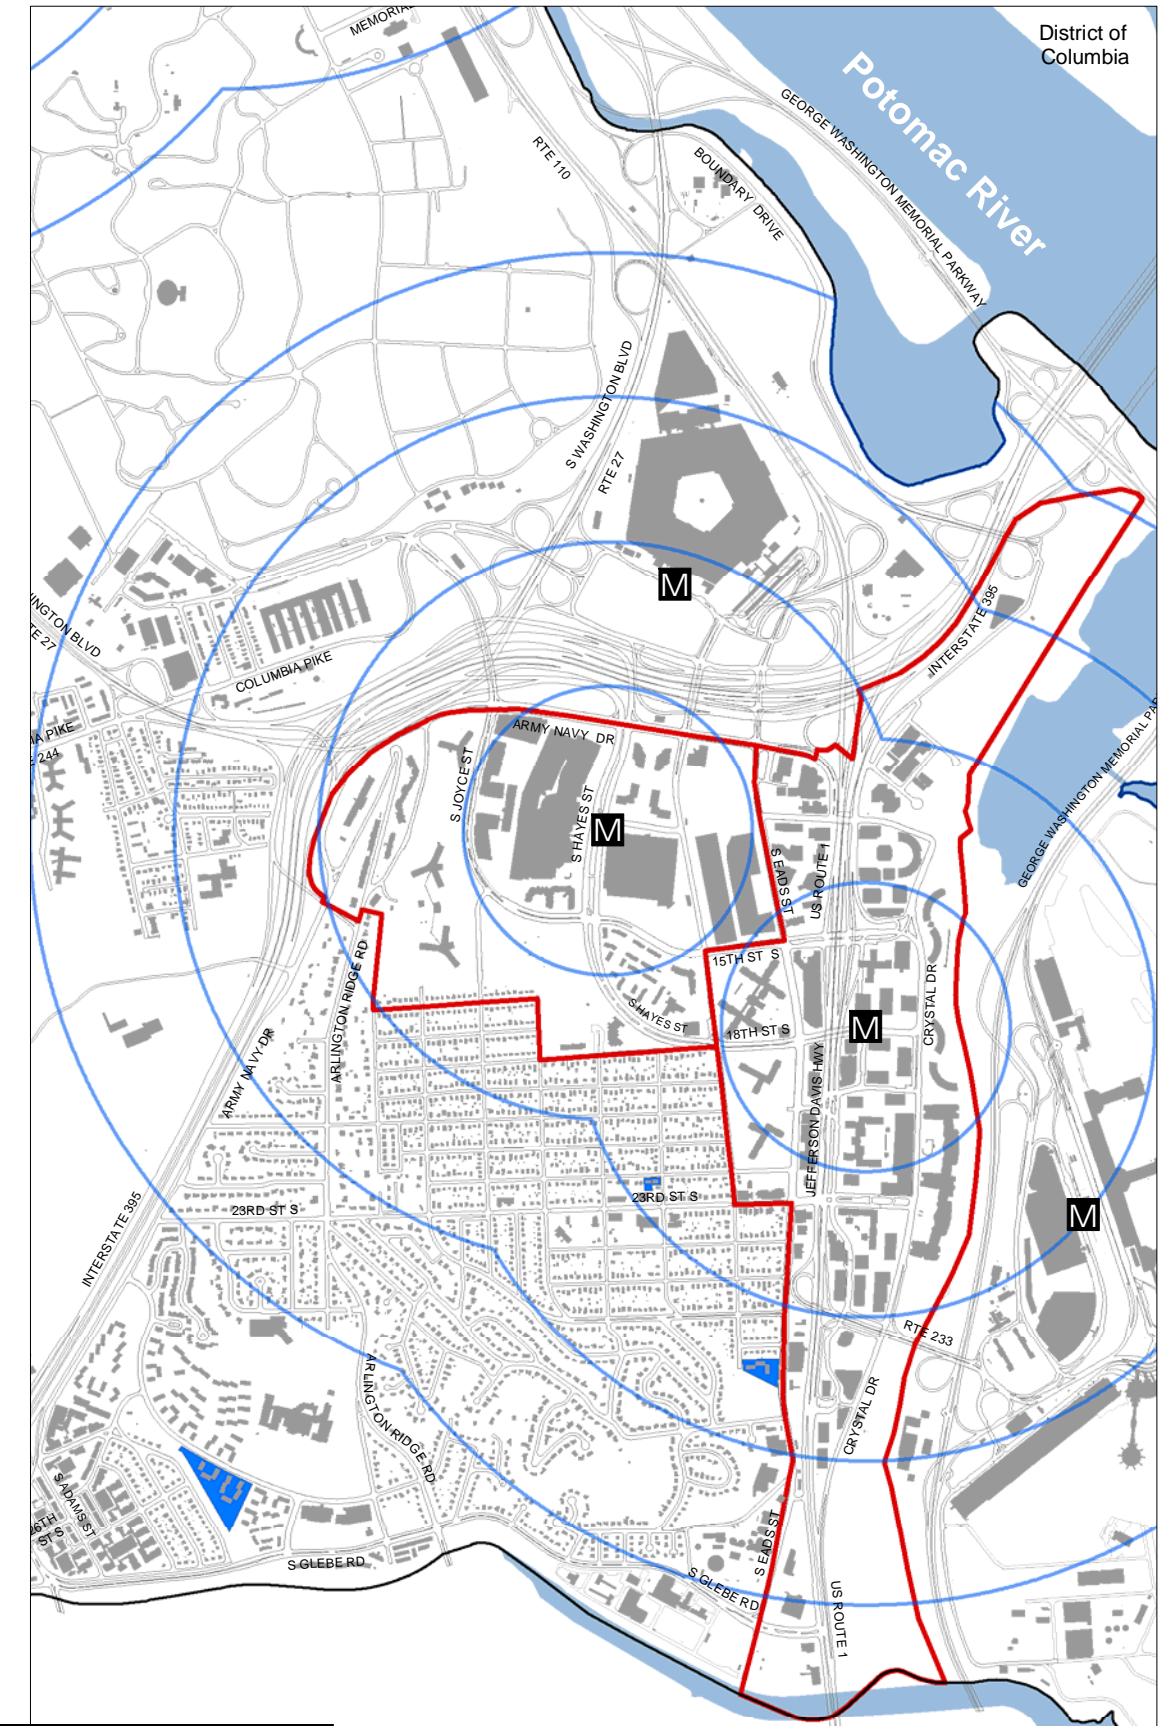

# Garden Apartments in the Metro Corridors and Vicinity

With 1/4 to 1 Mile Distances from Metro Stations

District of Columbia

Garden apartment locations are general and may not include all buildings within the complex.

**DRAFT: County Manager's Working Papers**

Legend	
	Building Footprints
	Garden Apartment Locations
	Metro Stations
	1/4, 1/2, 3/4 and 1 Mile Distance from Metro
	Streets
	Station Area Boundaries
	County Boundary

District of Columbia

City of Alexandria

Map Date 6/15/2005