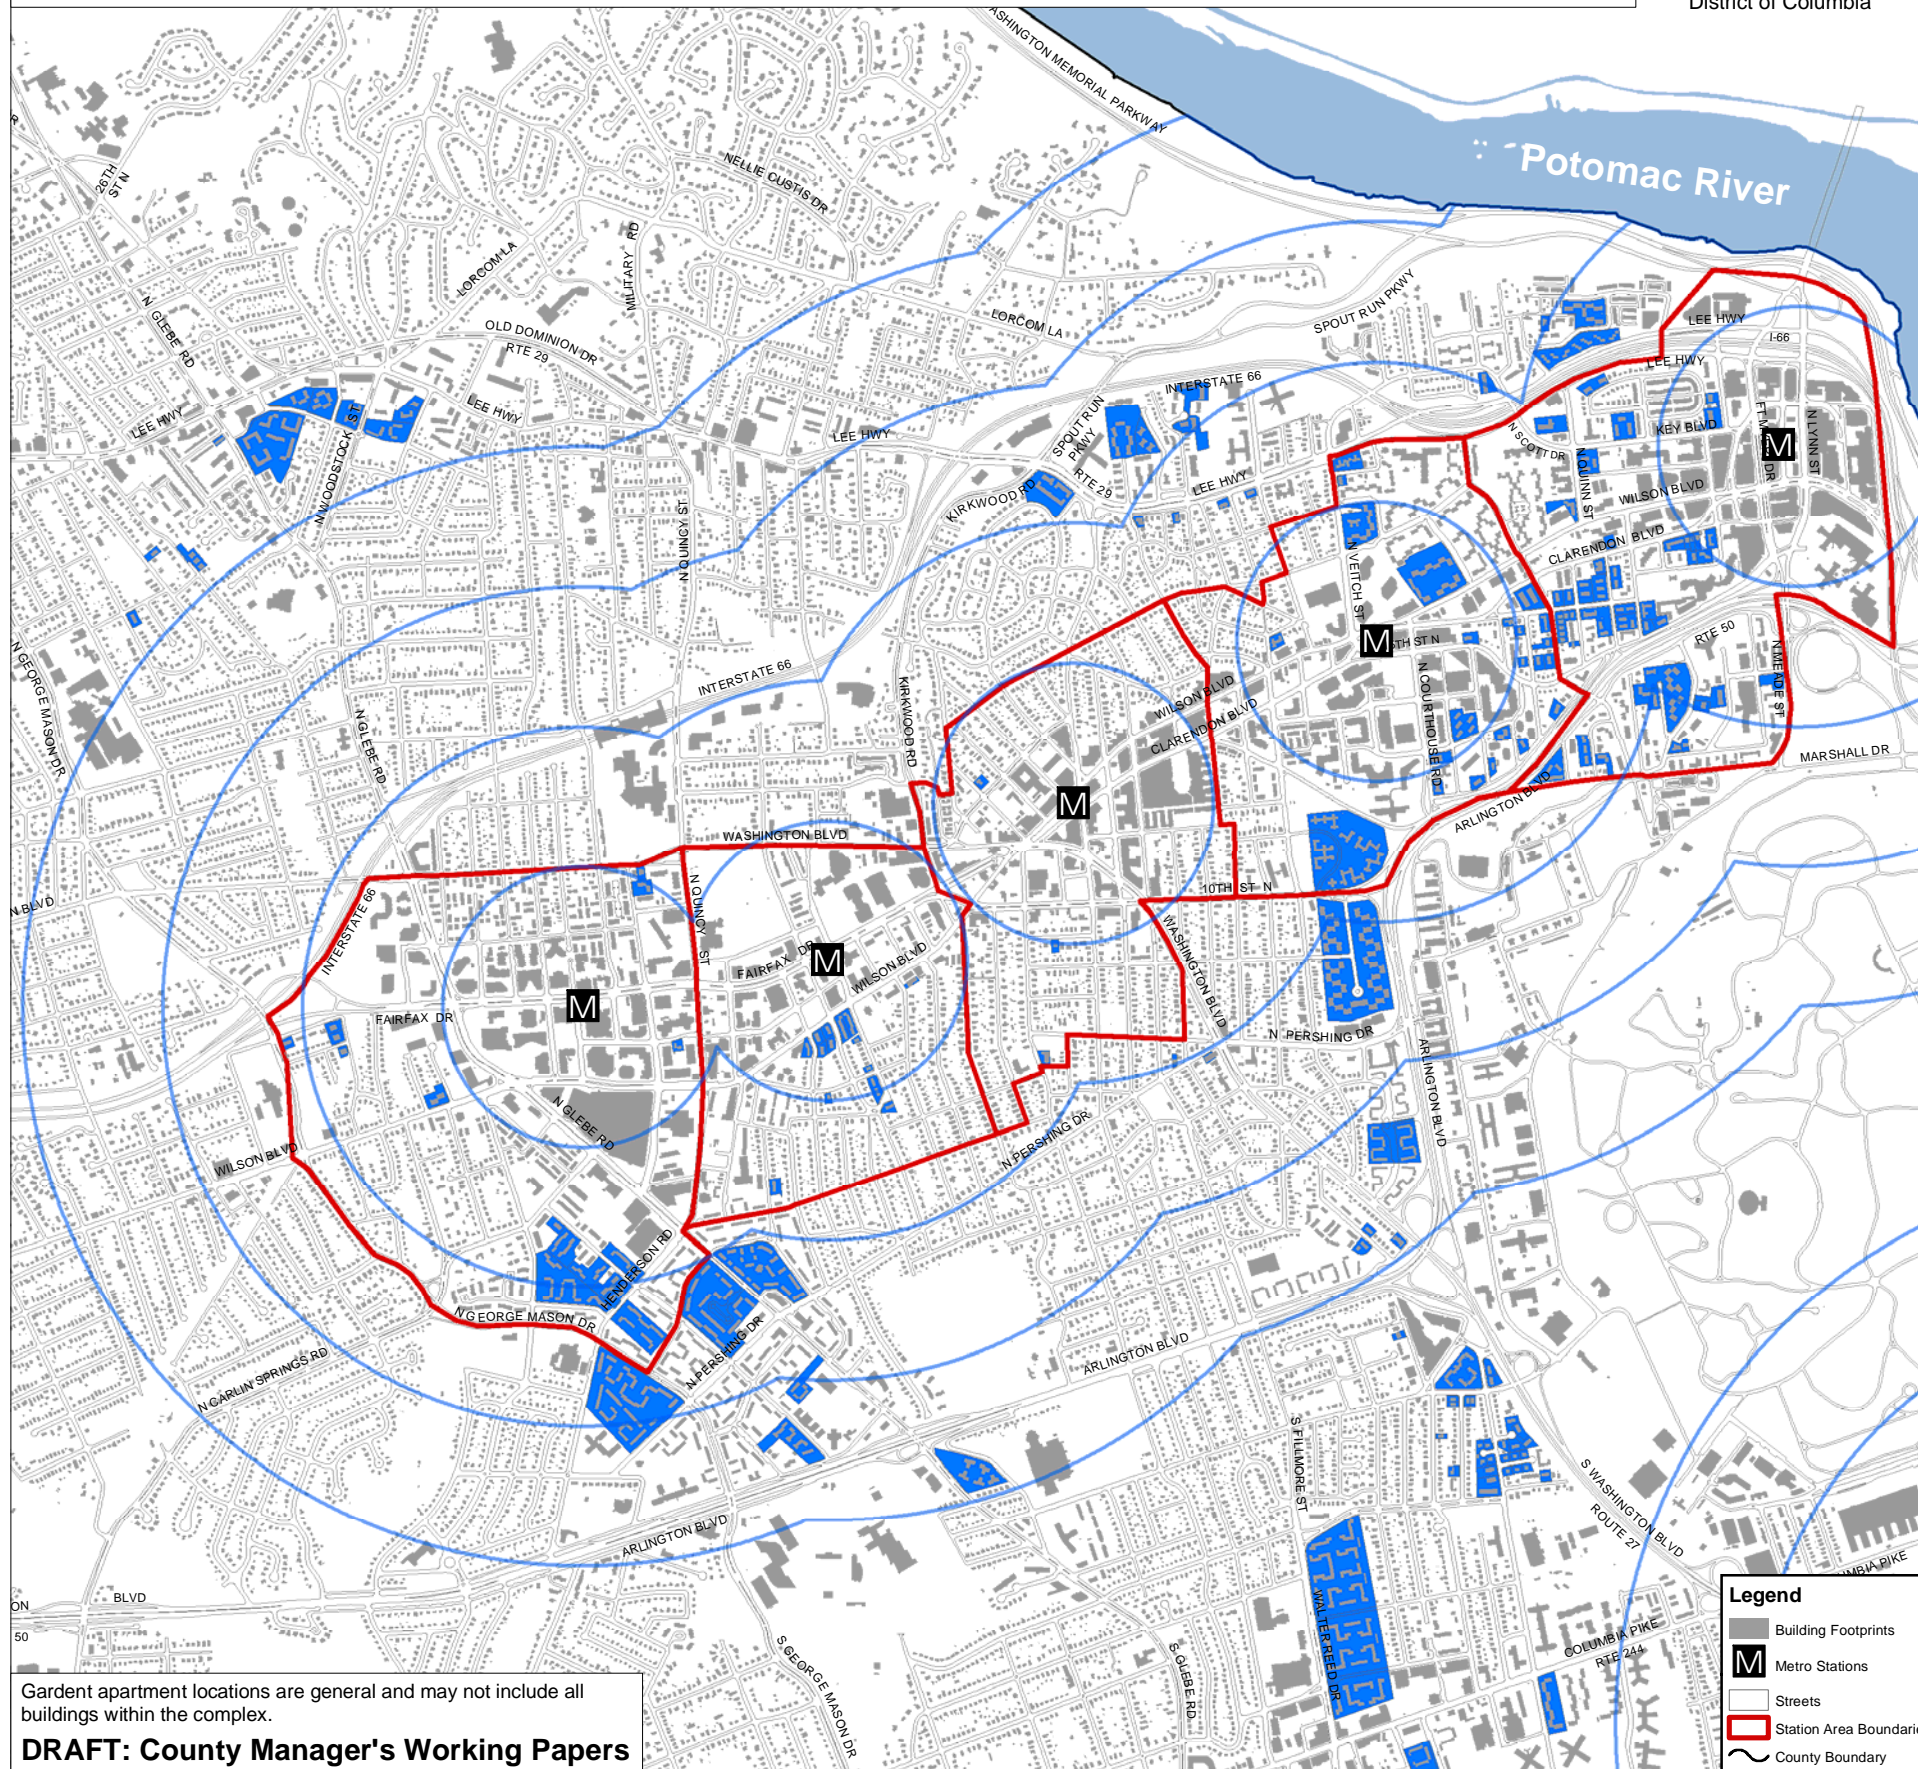

# Garden Apartments in the Metro Corridors and Vicinity

With 1/4 to 1 Mile Distances from Metro Stations

District of Columbia

Garden apartment locations are general and may not include all buildings within the complex.

**DRAFT: County Manager's Working Papers**

Legend	
	Building Footprints
	Garden Apartment Locations
	Metro Stations
	1/4, 1/2, 3/4 and 1 Mile Distance from Metro
	Streets
	Station Area Boundaries
	County Boundary

District of Columbia

City of Alexandria

Map Date 6/15/2005